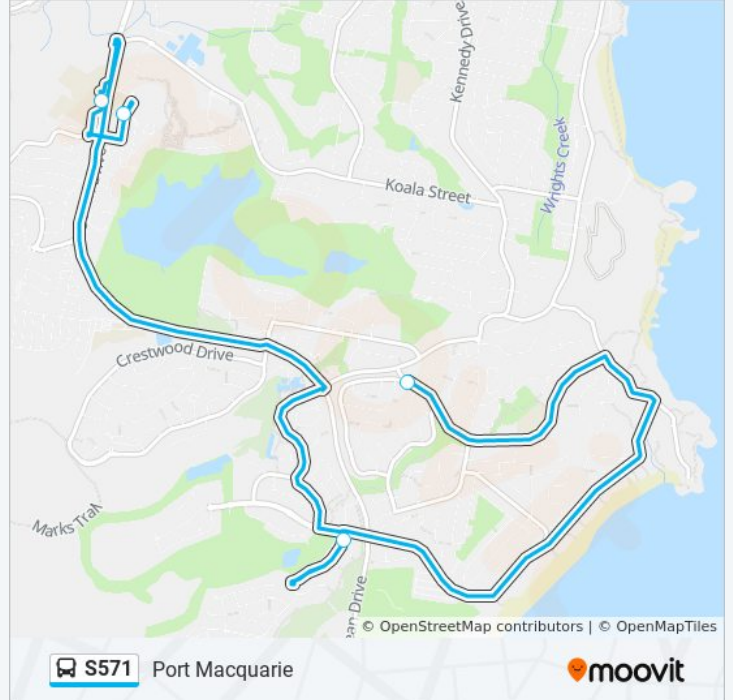

S571 bus time schedules and route maps are available in an offline PDF at moovitapp.com. Use the [Moovit App](#) to see live bus times, train schedule or subway schedule, and step-by-step directions for all public transit in Sydney.

[About Moovit](#) • [MaaS Solutions](#) • [Supported Countries](#) • [Mooviter Community](#)

© 2024 Moovit - All Rights Reserved

Check Live Arrival Times