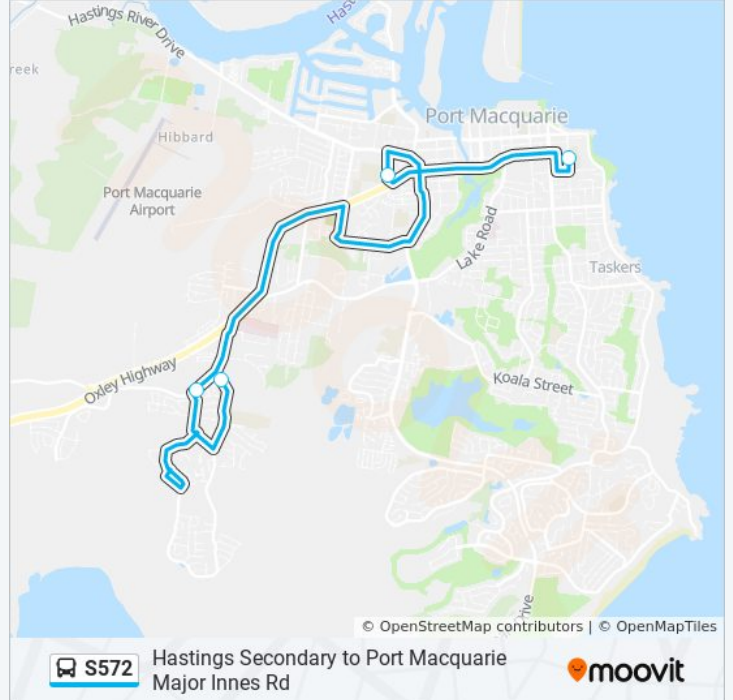

 S572

Hastings Secondary to Port Macquarie Major Innes Rd

Get The App

The S572 bus line Hastings Secondary to Port Macquarie Major Innes Rd has one route. For regular weekdays, their operation hours are:

(1) Port Macquarie: 2:28 PM

Use the Moovit App to find the closest S572 bus station near you and find out when is the next S572 bus arriving.

Direction: Port Macquarie

4 stops

[VIEW LINE SCHEDULE](#)

Hastings Secondary College Port Macquarie
Campus, Owen St

Hastings Secondary College Westport Campus,
Findlay Ave

John Oxley Dr before The Ruins Way

Major Innes Rd after Forest Gr

S572 bus Time Schedule

Port Macquarie Route Timetable:

Sunday	Not Operational
Monday	2:28 PM
Tuesday	2:28 PM
Wednesday	2:28 PM
Thursday	2:28 PM
Friday	Not Operational
Saturday	Not Operational

S572 bus Info

Direction: Port Macquarie

Stops: 4

Trip Duration: 23 min

Line Summary:

S572 bus time schedules and route maps are available in an offline PDF at moovitapp.com. Use the [Moovit App](#) to see live bus times, train schedule or subway schedule, and step-by-step directions for all public transit in Sydney.