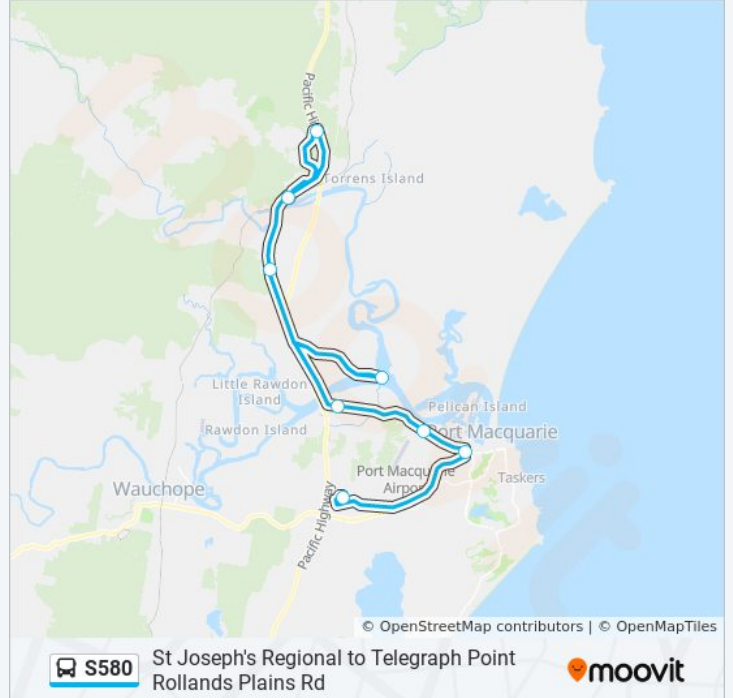

S580

St Joseph's Regional to Telegraph Point Rollands Plains Rd

Get The App

The S580 bus line St Joseph's Regional to Telegraph Point Rollands Plains Rd has one route. For regular weekdays, their operation hours are:

(1) Telegraph Point: 3:22 PM

Use the Moovit App to find the closest S580 bus station near you and find out when is the next S580 bus arriving.

Direction: Telegraph Point

8 stops

[VIEW LINE SCHEDULE](#)

- St Joseph's Regional College
- Findlay Park, Findlay Dr
- Hastings River Dr at Boundary St
- Hastings River Dr opp Oakes Cres
- Blackmans Point Rd turnaround
- Pacific Hwy opp Moorside Dr
- Cooperabung Dr after Pacific Hwy
- Rollands Plains Rd before Telegraph Point Rd

S580 bus Time Schedule

Telegraph Point Route Timetable:

Sunday	Not Operational
Monday	3:22 PM
Tuesday	3:22 PM
Wednesday	3:22 PM
Thursday	3:22 PM
Friday	Not Operational
Saturday	Not Operational

S580 bus Info

Direction: Telegraph Point

Stops: 8

Trip Duration: 63 min

Line Summary:

S580 bus time schedules and route maps are available in an offline PDF at moovitapp.com. Use the [Moovit App](#) to see live bus times, train schedule or subway schedule, and step-by-step directions for all public transit in Sydney.