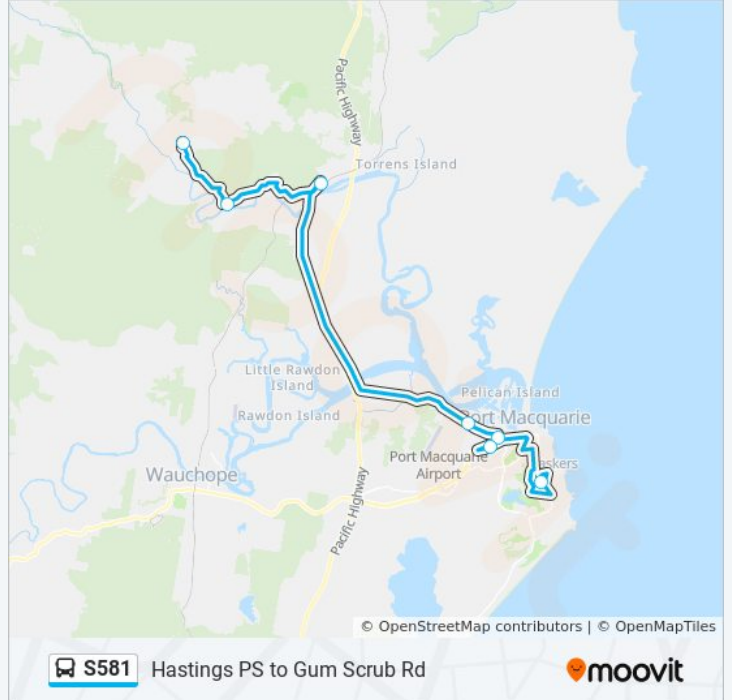

 S581

Hastings PS to Gum Scrub Rd

Get The App

The S581 bus line Hastings PS to Gum Scrub Rd has one route. For regular weekdays, their operation hours are:

(1) Gum Scrub: 3:20 PM

Use the Moovit App to find the closest S581 bus station near you and find out when is the next S581 bus arriving.

Direction: Gum Scrub

7 stops

[VIEW LINE SCHEDULE](#)

Hastings Public School, Yarranabee Rd
Oxley Hwy before Widderson St
Findlay Park, Findlay Dr
Hastings River Dr opp Woods St
Rollands Plains Rd after Telegraph Point Rd
Rollands Plains Rd after Harradine Cl
Gum Scrub Rd at Ballengara Bransdon Rd

S581 bus Time Schedule

Gum Scrub Route Timetable:

Sunday	Not Operational
Monday	3:20 PM
Tuesday	3:20 PM
Wednesday	3:20 PM
Thursday	3:20 PM
Friday	Not Operational
Saturday	Not Operational

S581 bus Info

Direction: Gum Scrub

Stops: 7

Trip Duration: 75 min

Line Summary:

S581 bus time schedules and route maps are available in an offline PDF at moovitapp.com. Use the [Moovit App](#) to see live bus times, train schedule or subway schedule, and step-by-step directions for all public transit in Sydney.