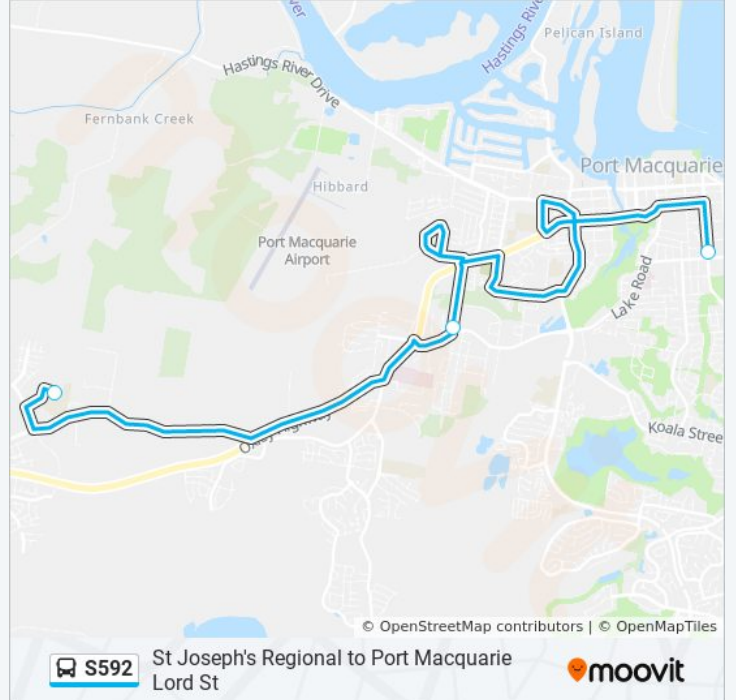

S592

St Joseph's Regional to Port Macquarie Lord St

Get The App

The S592 bus line St Joseph's Regional to Port Macquarie Lord St has one route. For regular weekdays, their operation hours are:

(1) Port Macquarie: 3:45 PM

Use the Moovit App to find the closest S592 bus station near you and find out when is the next S592 bus arriving.

Direction: Port Macquarie

3 stops

[VIEW LINE SCHEDULE](#)

St Joseph's Regional College

Fernhill Rd at Siren Rd

The Salvation Army Church, Lord St

S592 bus Time Schedule

Port Macquarie Route Timetable:

Sunday	Not Operational
Monday	3:45 PM
Tuesday	3:45 PM
Wednesday	3:45 PM
Thursday	3:45 PM
Friday	Not Operational
Saturday	Not Operational

S592 bus Info

Direction: Port Macquarie

Stops: 3

Trip Duration: 31 min

Line Summary:

S592 bus time schedules and route maps are available in an offline PDF at moovitapp.com. Use the [Moovit App](#) to see live bus times, train schedule or subway schedule, and step-by-step directions for all public transit in Sydney.