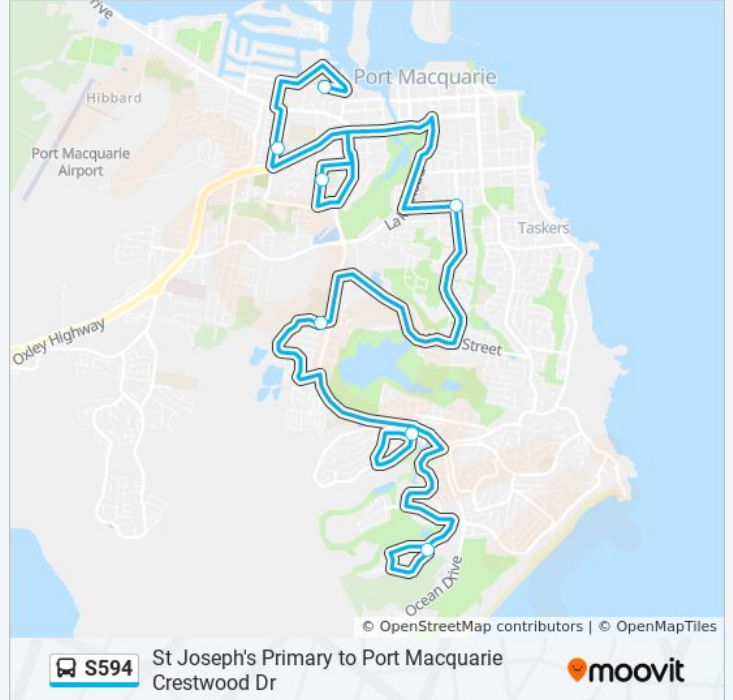

S594 bus time schedules and route maps are available in an offline PDF at moovitapp.com. Use the [Moovit App](#) to see live bus times, train schedule or subway schedule, and step-by-step directions for all public transit in Sydney.

[About Moovit](#) • [MaaS Solutions](#) • [Supported Countries](#) • [Mooviter Community](#)

© 2024 Moovit - All Rights Reserved

Check Live Arrival Times