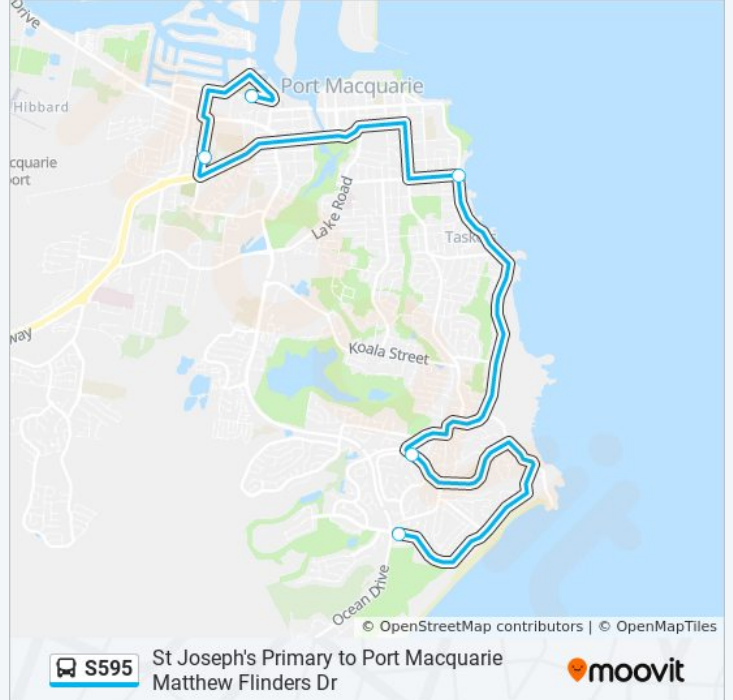

 S595

St Joseph's Primary to Port Macquarie Matthew Flinders Dr

Get The App

The S595 bus line St Joseph's Primary to Port Macquarie Matthew Flinders Dr has one route. For regular weekdays, their operation hours are:

(1) Port Macquarie: 3:15 PM

Use the Moovit App to find the closest S595 bus station near you and find out when is the next S595 bus arriving.

Direction: Port Macquarie

5 stops

[VIEW LINE SCHEDULE](#)

St Joseph's Primary School, Warlters St

Westport Public School, Widderson St

Hill St at Pacific Dr

Bangalay Dr opp Burrawong Dr

Matthew Flinders Dr before Ocean Dr

S595 bus Time Schedule

Port Macquarie Route Timetable:

Sunday	Not Operational
Monday	3:15 PM
Tuesday	3:15 PM
Wednesday	3:15 PM
Thursday	3:15 PM
Friday	Not Operational
Saturday	Not Operational

S595 bus Info

Direction: Port Macquarie

Stops: 5

Trip Duration: 40 min

Line Summary:

S595 bus time schedules and route maps are available in an offline PDF at moovitapp.com. Use the [Moovit App](#) to see live bus times, train schedule or subway schedule, and step-by-step directions for all public transit in Sydney.