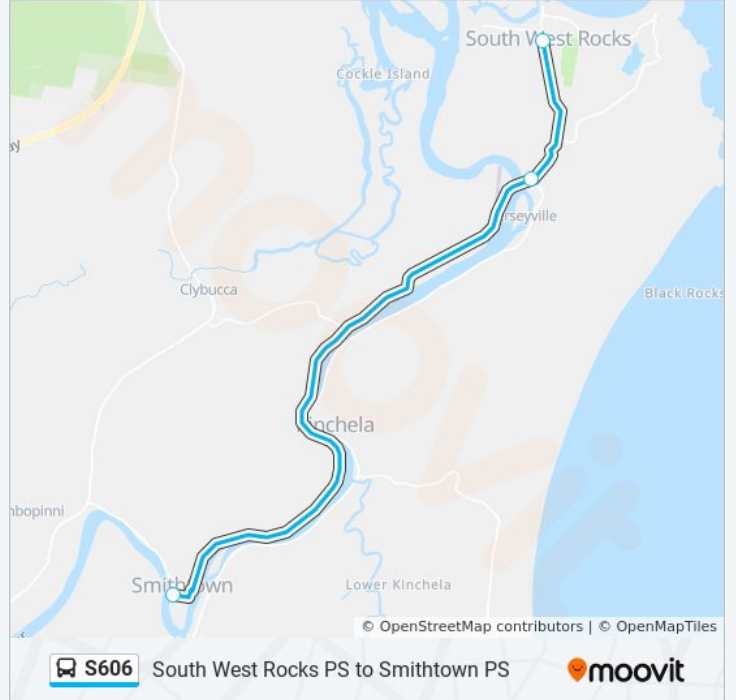

S606 bus time schedules and route maps are available in an offline PDF at moovitapp.com. Use the [Moovit App](#) to see live bus times, train schedule or subway schedule, and step-by-step directions for all public transit in Sydney.

[About Moovit](#) • [MaaS Solutions](#) • [Supported Countries](#) • [Mooviter Community](#)

© 2024 Moovit - All Rights Reserved

Check Live Arrival Times