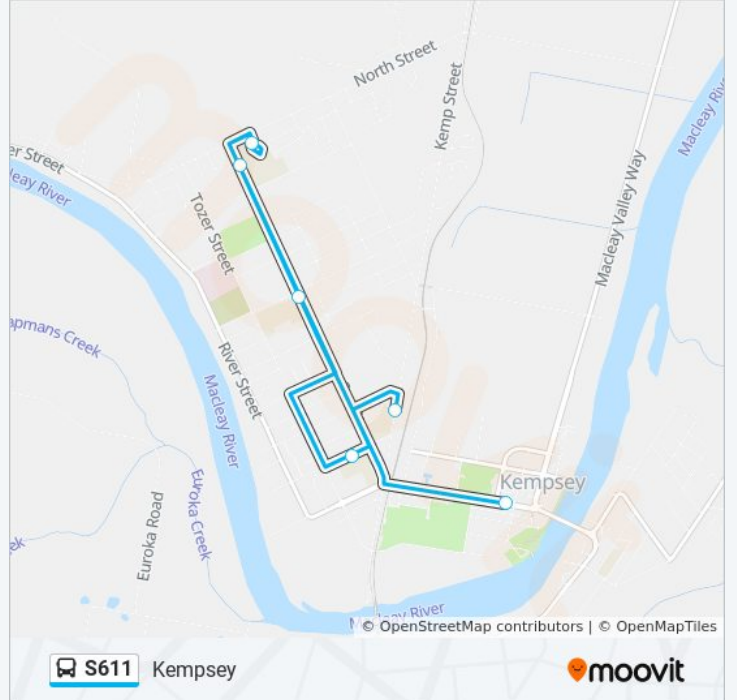

### Direction: Kempsey

6 stops

[VIEW LINE SCHEDULE](#)

St Joseph's Primary School, Kemp St

Kempsey West Public School, Marsh St

Kempsey High School, Sea St

St Paul's College

St Paul's College, Sea St

Belgrave St after Stuart St

### S611 bus Time Schedule

Kempsey Route Timetable:

Sunday	Not Operational
Monday	3:42 PM
Tuesday	3:42 PM
Wednesday	3:42 PM
Thursday	3:42 PM
Friday	Not Operational
Saturday	Not Operational

### S611 bus Info

**Direction:** Kempsey

**Stops:** 6

**Trip Duration:** 15 min

**Line Summary:**

S611 bus time schedules and route maps are available in an offline PDF at [moovitapp.com](https://moovitapp.com). Use the [Moovit App](#) to see live bus times, train schedule or subway schedule, and step-by-step directions for all public transit in Sydney.