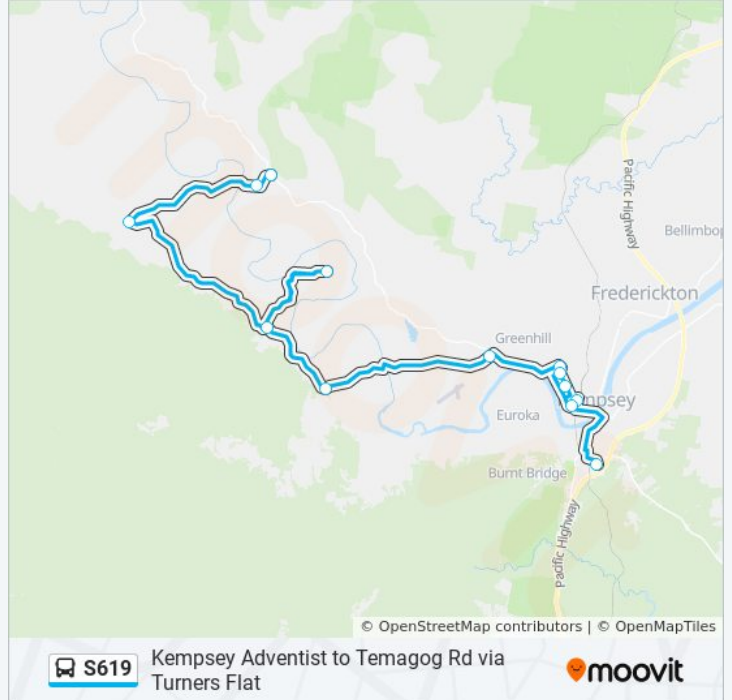

Use the Moovit App to find the closest S619 bus station near you and find out when is the next S619 bus arriving.

Direction: Temagog

14 stops

[VIEW LINE SCHEDULE](#)

Kempsey Adventist School
St Joseph's Primary School, Kemp St
Kempsey West Public School, Marsh St
Sea St at Leith St
Kempsey High School, Sea St
St Paul's College
Aldavilla Primary School
Dungay Creek Rd opp Willi Willi Rd
Willi Willi Rd opp Turners Flat Rd
Turners Flat Rd at Mainey's Rd
Willi Willi Rd at Turners Flat Rd
Willi Willi Rd at Temagog Rd
Temagog Rd at Anembo Lane
Temagog Rd at Armidale Rd

S619 bus Time Schedule

Temagog Route Timetable:

Sunday	Not Operational
Monday	3:12 PM
Tuesday	3:12 PM
Wednesday	3:12 PM
Thursday	3:12 PM
Friday	Not Operational
Saturday	Not Operational

S619 bus Info

Direction: Temagog

Stops: 14

Trip Duration: 96 min

Line Summary:

S619 bus time schedules and route maps are available in an offline PDF at moovitapp.com. Use the [Moovit App](#) to see live bus times, train schedule or subway schedule, and step-by-step directions for all public transit in Sydney.