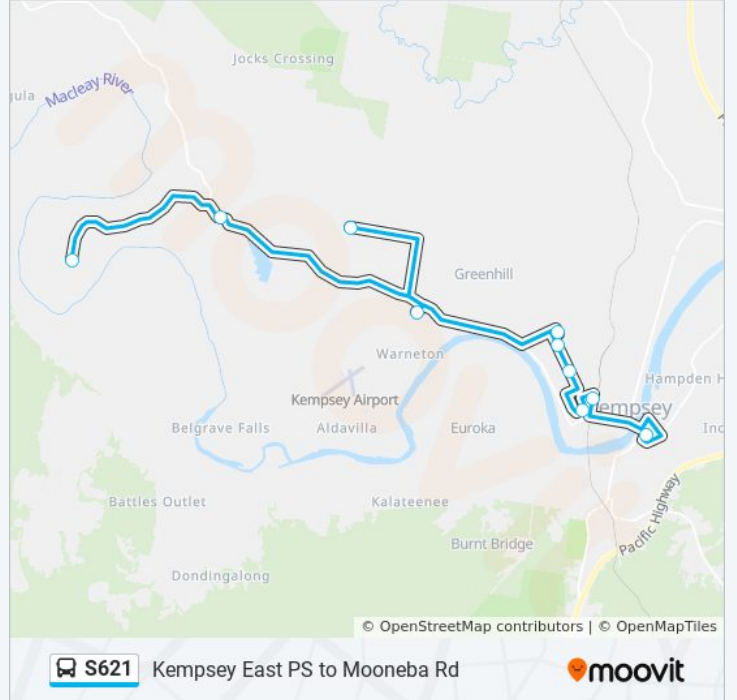

S621

Kempsey East PS to Mooneba Rd

Get The App

The S621 bus line Kempsey East PS to Mooneba Rd has one route. For regular weekdays, their operation hours are:

(1) Mooneba: 3:18 PM

Use the Moovit App to find the closest S621 bus station near you and find out when is the next S621 bus arriving.

Direction: Mooneba

10 stops

[VIEW LINE SCHEDULE](#)

- Kempsey East Public School, Innes St
- St Joseph's Primary School, Kemp St
- Kempsey West Public School, Marsh St
- Kempsey High School, Sea St
- Sea St at Leith St
- St Paul's College
- Aldavilla Primary School
- Bushland Dr at Grey Gum Cres
- Armidale Rd at Mooneba Rd
- Mooneba Rd at Ducats Lane

S621 bus Time Schedule

Mooneba Route Timetable:

Sunday	Not Operational
Monday	3:18 PM
Tuesday	3:18 PM
Wednesday	3:18 PM
Thursday	3:18 PM
Friday	Not Operational
Saturday	Not Operational

S621 bus Info

Direction: Mooneba

Stops: 10

Trip Duration: 61 min

Line Summary:

S621 bus time schedules and route maps are available in an offline PDF at moovitapp.com. Use the [Moovit App](#) to see live bus times, train schedule or subway schedule, and step-by-step directions for all public transit in Sydney.