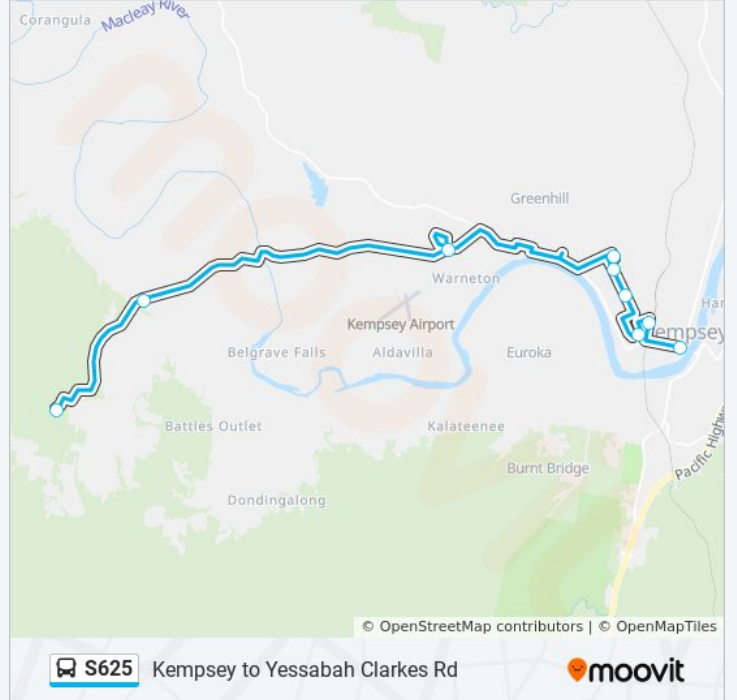

S625

Kempsey to Yessabah Clarkes Rd

Get The App

The S625 bus line Kempsey to Yessabah Clarkes Rd has one route. For regular weekdays, their operation hours are:

(1) Yessabah: 3:21 PM

Use the Moovit App to find the closest S625 bus station near you and find out when is the next S625 bus arriving.

Direction: Yessabah

9 stops

[VIEW LINE SCHEDULE](#)

Belgrave St at John St

St Joseph's Primary School, Kemp St

Kempsey West Public School, Marsh St

Kempsey High School, Sea St

Sea St at Leith St

St Paul's College

Sherwood Rd opp Hillview Dr

Dungay Creek Rd opp Willi Willi Rd

Clarkes Rd at Dungay Creek Rd

S625 bus Time Schedule

Yessabah Route Timetable:

Sunday	Not Operational
Monday	3:21 PM
Tuesday	3:21 PM
Wednesday	3:21 PM
Thursday	3:21 PM
Friday	Not Operational
Saturday	Not Operational

S625 bus Info

Direction: Yessabah

Stops: 9

Trip Duration: 56 min

Line Summary:

S625 bus time schedules and route maps are available in an offline PDF at moovitapp.com. Use the [Moovit App](#) to see live bus times, train schedule or subway schedule, and step-by-step directions for all public transit in Sydney.