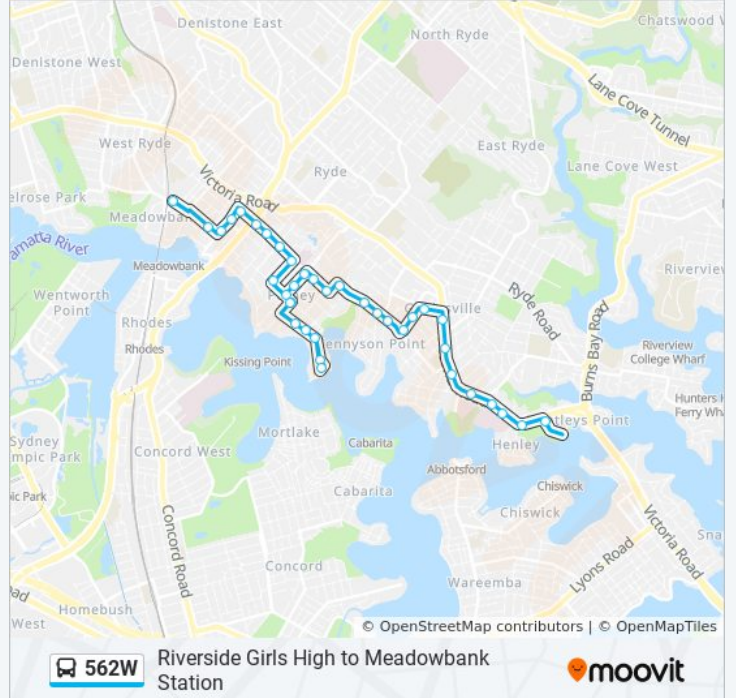

Use the Moovit App to find the closest 562W bus station near you and find out when is the next 562W bus arriving.

Direction: Meadowbank Station

37 stops

[VIEW LINE SCHEDULE](#)

Riverside Girls High School, Huntleys Point Rd, Stand 1

Gerard St opp Evan St

Western Cres at Tyrell St

Western Cres before Morrison Rd

Morrison Rd at Champion Rd

Morrison Rd after Tennyson Rd

Morrison Rd at Bayview St

Morrison Rd after Bass St

Donnelly Park, Morrison Rd

562W bus Info

Direction: Meadowbank Station

Stops: 37

Trip Duration: 30 min

Line Summary:

Pellisier Rd at Mitchell St
Pellisier Rd at Stanley St
Pellisier Rd at Jetty Rd
Pellisier Rd opp Putney Park
McGowan St at Pellisier Rd
Delange Rd at Phillip Rd
Payten St at Phillip Rd
Payten St at Morrison Rd
Morrison Rd at Princes St
Morrison Rd at Regent St
Morrison Rd before Church St
Morrison Rd before Belmore St
Belmore St opp Meadowbank Public School
Belmore St opp Constitution Rd
Constitution Rd at Hamilton Cr West
Meadowbank Station, Constitution Rd