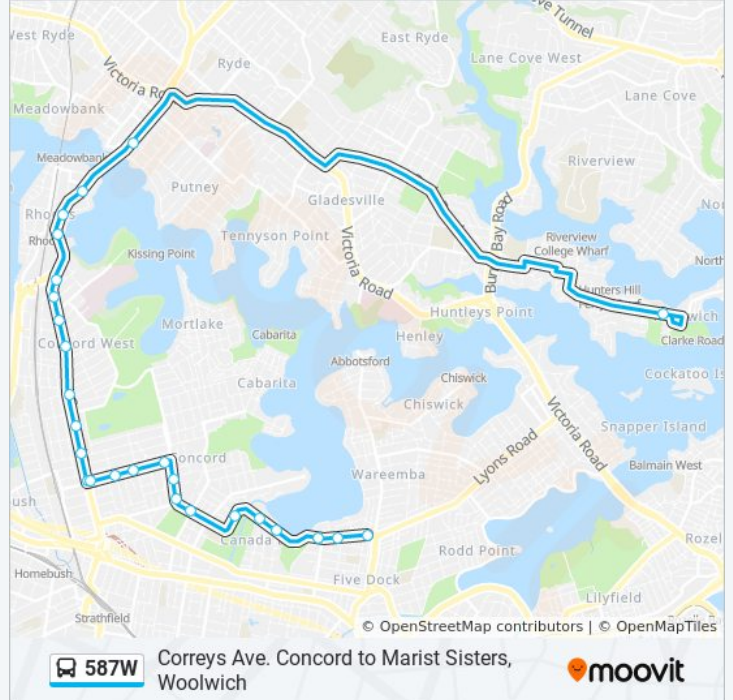

 587W

Correys Ave. Concord to Marist Sisters, Woolwich

Get The App

The 587W bus line Correys Ave. Concord to Marist Sisters, Woolwich has one route. For regular weekdays, their operation hours are:

(1) Five Dock: 15:33

Use the Moovit App to find the closest 587W bus station near you and find out when is the next 587W bus arriving.

**Direction: Five Dock**

26 stops

[VIEW LINE SCHEDULE](#)

- Marist Sisters College, Woolwich Rd, Stand B
- Church St at Riverside Ave
- Concord Rd at Cropley St
- Concord Rd after Llewellyn St
- Rhodes Station, Concord Rd, Stand B
- Concord Rd at Phoenix Ave
- Concord Rd at Merville St
- Concord Rd at Currawang St
- Concord Rd at Colane St
- Concord Rd at Nirranda St
- Concord Rd after Yaralla St
- Strathfield North Public School, Concord Rd
- Concord Fire Station, Concord Rd
- Wellbank St opp Concord Fire Station
- Central Park, Wellbank St
- Concord Library, Wellbank St
- Concord Shops, Wellbank St
- Majors Bay Rd at Gallipoli St
- Rothwell Park, Majors Bay Rd
- Crane St at Broughton St
- Crane St opp St Lukes Park North

**587W bus Time Schedule**

Five Dock Route Timetable:

Sunday	Not Operational
Monday	15:33
Tuesday	15:33
Wednesday	15:33
Thursday	14:40
Friday	15:33
Saturday	Not Operational

**587W bus Info**

**Direction:** Five Dock

**Stops:** 26

**Trip Duration:** 51 min

**Line Summary:**

- Lyons Rd West opp Bayview Rd
- Lyons Rd West opp Regatta Rd
- Lyons Rd West at Corden Ave
- Lyons Rd West at Preston Ave
- Lyons Rd West at Innes St