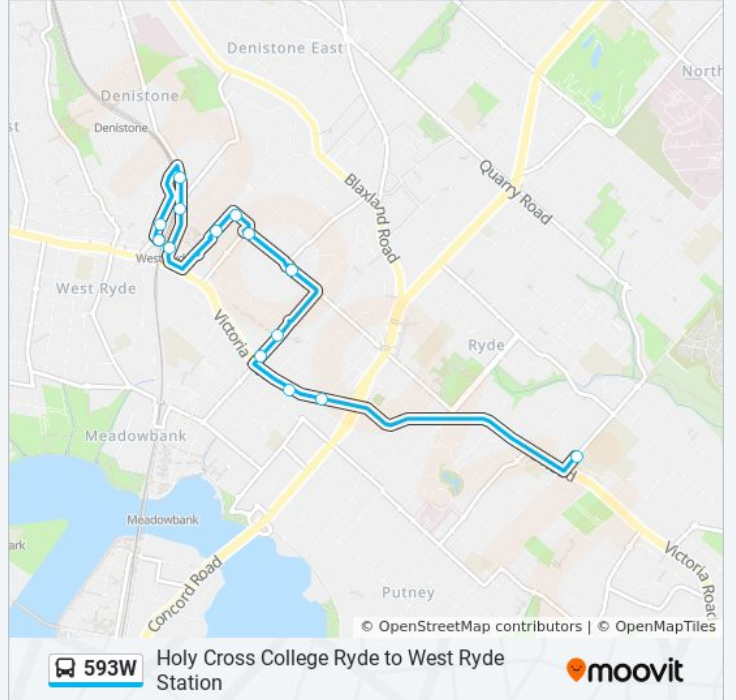

 593W

Holy Cross College Ryde to West Ryde Station

Get The App

The 593W bus line Holy Cross College Ryde to West Ryde Station has one route. For regular weekdays, their operation hours are:

(1) West Ryde: 15:18

Use the Moovit App to find the closest 593W bus station near you and find out when is the next 593W bus arriving.

Direction: West Ryde

13 stops

[VIEW LINE SCHEDULE](#)

Holy Cross College, Cressy Rd
Victoria Rd at Belmore St
Bowden St after Victoria Rd
Bowden St before Sewell St
Parkes St opp TAFE Northern Sydney
Parkes St at Hermitage Rd
Orchard St at Anzac Ave
Anzac Ave before Wattle St
West Ryde Station, Ryedale Rd
Ryedale Rd opp Ryde Eastwood Leagues Club
Ryedale Rd before Marlow Ave
West Pde after Miriam Rd
West Ryde Station (Set Down)

593W bus Time Schedule

West Ryde Route Timetable:

Sunday	Not Operational
Monday	15:18
Tuesday	15:18
Wednesday	15:18
Thursday	14:35
Friday	15:18
Saturday	Not Operational

593W bus Info

Direction: West Ryde

Stops: 13

Trip Duration: 13 min

Line Summary:

593W bus time schedules and route maps are available in an offline PDF at moovitapp.com. Use the [Moovit App](#) to see live bus times, train schedule or subway schedule, and step-by-step directions for all public transit in Sydney.