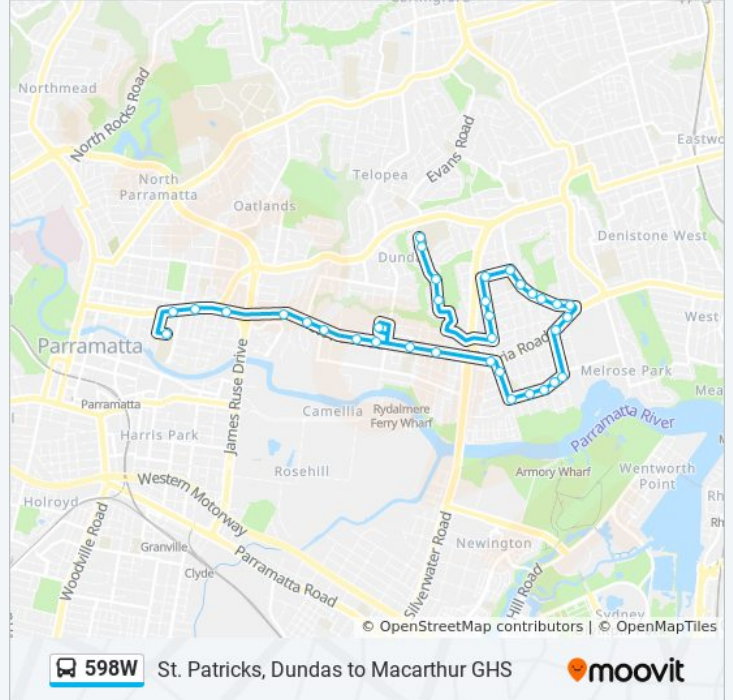

598W

St. Patricks, Dundas to Macarthur GHS

Get The App

The 598W bus line St. Patricks, Dundas to Macarthur GHS has one route. For regular weekdays, their operation hours are:

(1) Macarthur Girls HS: 08:15

Use the Moovit App to find the closest 598W bus station near you and find out when is the next 598W bus arriving.

Direction: Macarthur Girls HS

35 stops

[VIEW LINE SCHEDULE](#)

- St Patrick's Marist College, Kirby St
- St Patrick's Marist College, Kirby St
- Upjohn Park, Kirby St
- Kirby St opp Yimbala St
- Spurway St at Patterson St
- Spurway St at Horsfall St
- Spurway St opp Vignes St
- Bartlett St at McArdle St
- Ermington Scout Hall, Bartlett St
- Kissing Point Rd opp Ermington West Public School
- Kissing Point Rd at Delaware Rd
- Kissing Point Rd opp Stevens St
- Kissing Point Rd opp Deakin St
- Kissing Point Rd at William St
- Victoria Rd at Hughes Ave
- Victoria Rd at Atkins Rd
- Boronia St after Atkins Rd
- Boronia St after Trumper St
- Boronia St before Murdoch St
- Boronia St after Boyle St
- Boronia St at Spurway St

598W bus Time Schedule

Macarthur Girls HS Route Timetable:

Sunday	Not Operational
Monday	08:15
Tuesday	08:15
Wednesday	08:15
Thursday	08:15
Friday	08:15
Saturday	Not Operational

598W bus Info

Direction: Macarthur Girls HS

Stops: 35

Trip Duration: 30 min

Line Summary:

Spurway St before Jackson St
Betty Cuthbert Ave Shops, Victoria Rd
Victoria Rd at Patricia St
Rydalmere Public School, Victoria Rd
St Mary's School, Myrtle St
Rydalmere Park, Victoria Rd
Victoria Rd opp 338
Victoria Rd at Clyde St
Victoria Rd at Bridge St
Victoria Rd before Railway St
Victoria Rd opp Collett Park
Victoria Rd at Wandsworth St
Victoria Rd after Macarthur St
Thomas St opp Macarthur Girls High School