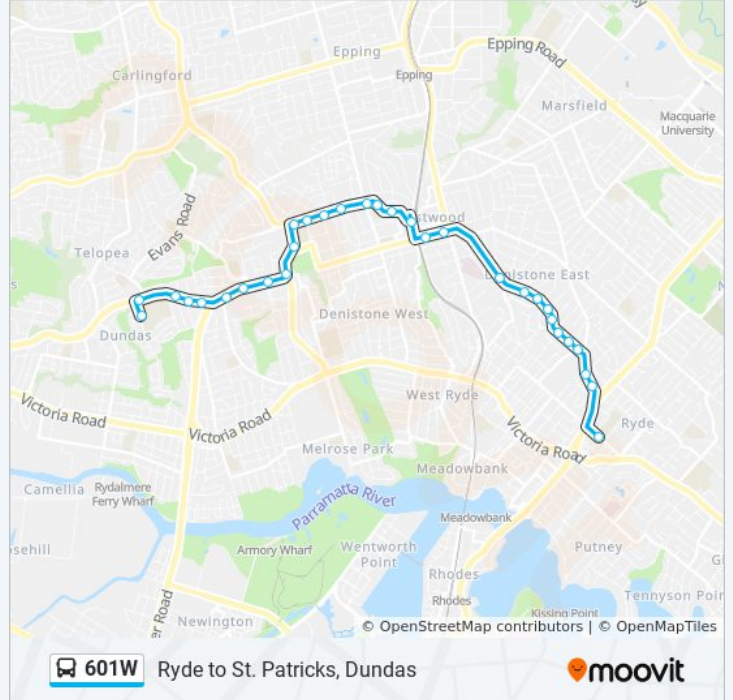

 601W

Ryde to St. Patricks, Dundas

Get The App

The 601W bus line Ryde to St. Patricks, Dundas has one route. For regular weekdays, their operation hours are:

(1) St. Patricks Dundas: 07:39

Use the Moovit App to find the closest 601W bus station near you and find out when is the next 601W bus arriving.

First Ave before East Pde

Eastwood Station, West Pde, Stand A

St Kevin's Primary School, Hillview Rd

Marist College, Hillview Rd

Terry Rd at Shaftsbury Rd

Terry Rd at Tarrants Ave

Terry Rd at Darvall Rd

Terry Rd opp Milton Ave

Brush Farm Corrective Services Academy, Terry Rd

601W bus Time Schedule

St. Patricks Dundas Route Timetable:

Sunday	Not Operational
Monday	07:39
Tuesday	07:39
Wednesday	07:39
Thursday	07:39
Friday	07:39
Saturday	Not Operational

601W bus Info

Direction: St. Patricks Dundas

Stops: 31

Trip Duration: 26 min

Line Summary:

Marsden Rd before Lawson St
Brush Park Bowling Club, Marsden Rd
Stewart St after Marsden Rd
Lottie Stewart Hospital, Stewart St
Stewart St at Kissing Point Rd
Kissing Point Rd opp Quarry Rd
Kissing Point Rd before Spurway St
Kissing Point Rd at Dorahy St
Kissing Point Rd before Kirby St
St Patrick's Marist College, Kirby St