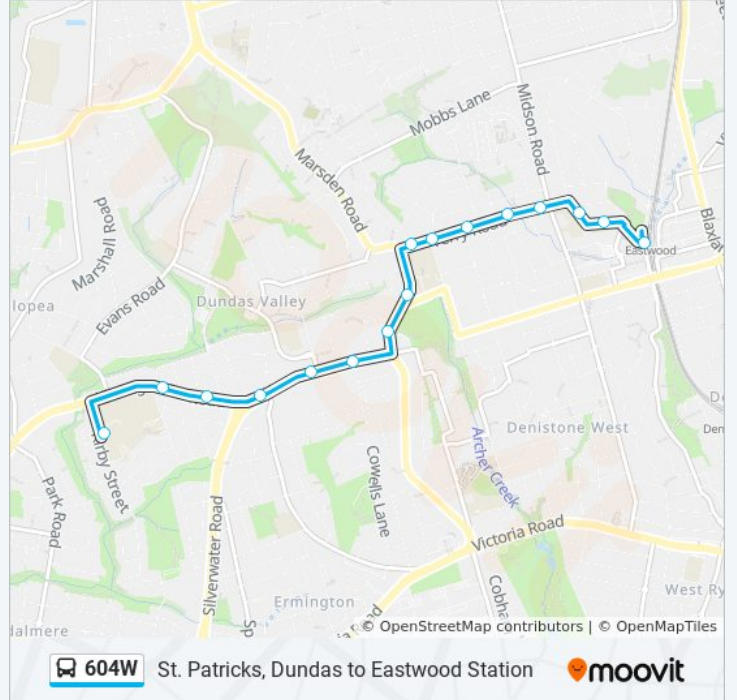

 604W

St. Patricks, Dundas to Eastwood Station

Get The App

The 604W bus line St. Patricks, Dundas to Eastwood Station has one route. For regular weekdays, their operation hours are:

(1) Eastwood Station: 15:25

Use the Moovit App to find the closest 604W bus station near you and find out when is the next 604W bus arriving.

Direction: Eastwood Station

16 stops

[VIEW LINE SCHEDULE](#)

St Patrick's Marist College, Kirby St
Kissing Point Rd at Rumsey Cres
Kissing Point Rd after Brothers St
Stewart St after Kissing Point Rd
Stewart St opp Lottie Stewart Hospital
Stewart St before Marsden Rd
Marsden Rd opp Brush Park Bowling Club
Marsden Rd opp Lawson St
Terry Rd opp Brush Farm Corrective Services Academy
Terry Rd at Milton Ave
Terry Rd opp Darvall Rd
Terry Rd opp Tarrants Ave
Terry Rd before Midson Rd
Hillview Rd opp Marist College
Hillview Rd opp St Kevin's Primary School
Eastwood Station, West Pde, Stand A

604W bus Time Schedule

Eastwood Station Route Timetable:

Sunday	Not Operational
Monday	15:25
Tuesday	15:25
Wednesday	15:25
Thursday	Not Operational
Friday	15:25
Saturday	Not Operational

604W bus Info

Direction: Eastwood Station

Stops: 16

Trip Duration: 16 min

Line Summary:

604W bus time schedules and route maps are available in an offline PDF at moovitapp.com. Use the [Moovit App](#) to see live bus times, train schedule or subway schedule, and step-by-step directions for all public transit in Sydney.