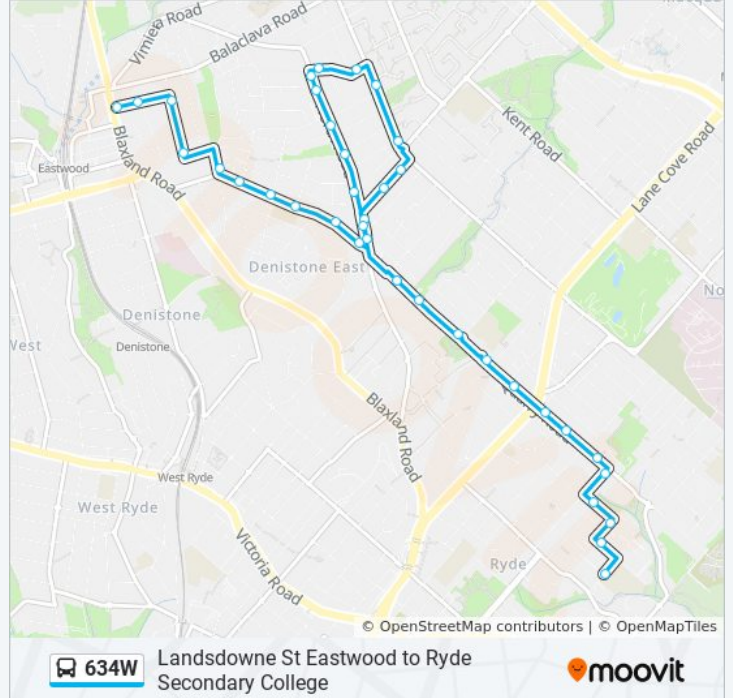

**Stops:** 37

**Trip Duration:** 30 min

**Line Summary:**

North Rd before Alison St  
 North Rd at Woorang St  
 North Rd opp Banksia St  
 North Rd after Watts Rd  
 North Rd after Watts Rd  
 Colvin Park, Lovell Rd  
 Denistone East Public School, Lovell Rd  
 Lovell Rd opp Grove St  
 Lovell Rd opp Orange St  
 Lovell Rd at Russell St  
 Welby St opp Alexandria Ave  
 Gordon St after Welby St  
 Gordon St at Lansdowne St  
 Lansdowne St at Edgar St  
 May St after Blaxland Rd  
 Eastwood Station, Railway Pde, Stand D

**Direction: Ryde Sc**

37 stops

[VIEW LINE SCHEDULE](#)

Lansdowne St at Blaxland Rd  
 Lansdowne St opp Edgar St  
 Gordon St opp Lansdowne St  
 Gordon St at Welby St  
 Pickford Ave before Lovell Rd  
 Lovell Rd at Orange St  
 Lovell Rd at Grove St  
 Lovell Rd opp Denistone East Public School  
 Macquarie Anglican Church, Lovell Rd  
 Lovell Rd opp Richmond St  
 North Rd opp Watts Rd  
 North Rd opp Donovan St  
 North Rd opp Woorang St

**634W bus Time Schedule**

Ryde Sc Route Timetable:

Sunday	Not Operational
Monday	07:46
Tuesday	07:46
Wednesday	07:46
Thursday	07:46
Friday	07:46
Saturday	Not Operational

**634W bus Info**

**Direction:** Ryde Sc

**Stops:** 37

**Trip Duration:** 27 min

**Line Summary:**

North Rd after Sheehan St  
North Rd at Fonti St  
North Rd at Threlfall St  
Threlfall St after North Rd  
Threlfall St opp Granny Smith Memorial Park  
Kotara Park, Abuklea Rd  
Abuklea Rd before Herring Rd  
Tallwood Ave after Bridge Rd  
21 Tallwood Ave  
North Rd after Watts Rd  
North Rd after Watts Rd  
Quarry Rd after Olive St  
Santa Rosa Park, Quarry Rd  
Quarry Rd opp Yamble Reserve  
Quarry Rd opp Aeolus Ave  
Quarry Rd after Arthur St  
Quarry Rd after Lane Cove Rd  
Quarry Rd opp Woodbine Cres  
Quarry Rd opp Jones St  
Gardener Ave at Quarry Rd  
Bidgee Rd opp Bidgee Park  
Aitchandar Rd opp Bidgee Rd  
Forrest Rd after Aitchandar Rd  
Ryde Secondary College, Malvina Rd