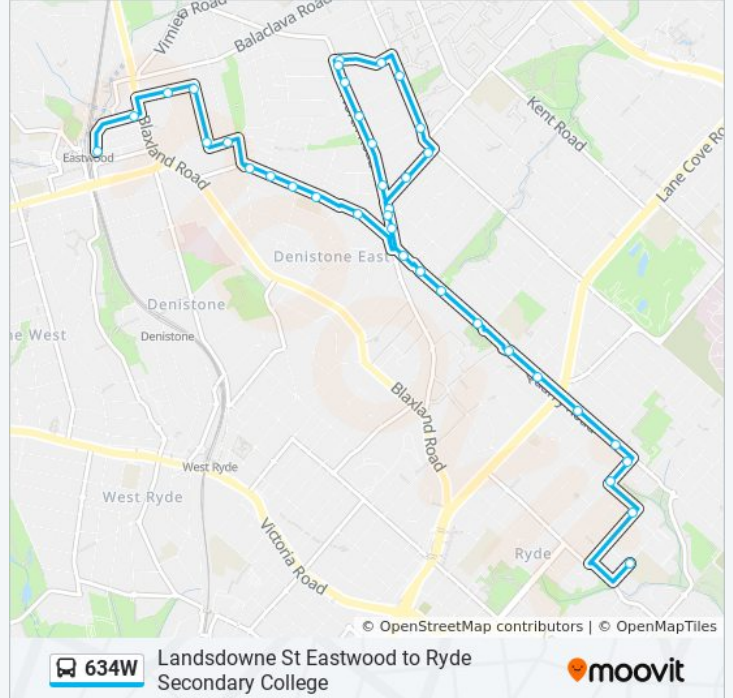

Use the Moovit App to find the closest 634W bus station near you and find out when is the next 634W bus arriving.

**Direction: Eastwood Station**

37 stops

[VIEW LINE SCHEDULE](#)

- Ryde Secondary College, Malvina Rd
- Aitchandar Rd at Bidgee Rd
- Gardener Ave opp Bidgee Rd
- Gardener Ave at Quarry Rd
- Quarry Rd after Jones St
- Quarry Rd after Dobson Cres
- Quarry Rd opp Arthur St
- Quarry Rd at Aeolus Ave
- Yamble Reserve, Quarry Rd
- Quarry Rd opp Santa Rosa Park
- Quarry Rd opp Olive St
- Quarry Rd before North Rd
- North Rd opp Watts Rd
- 14 Tallwood Ave
- Tallwood Ave before Bridge Rd
- Abuklea Rd after Donovan St
- Abuklea Rd opp Kotara Park
- Granny Smith Memorial Park, Threlfall St
- Threlfall St at North Rd
- North Rd after Threlfall St
- North Rd opp Fonti St

**634W bus Time Schedule**

Eastwood Station Route Timetable:

Sunday	Not Operational
Monday	15:05
Tuesday	15:05
Wednesday	15:05
Thursday	15:05
Friday	15:05
Saturday	Not Operational

**634W bus Info**

**Direction:** Eastwood Station

**Stops:** 37

**Trip Duration:** 30 min

**Line Summary:**

North Rd before Alison St  
 North Rd at Woorang St  
 North Rd opp Banksia St  
 North Rd after Watts Rd  
 North Rd after Watts Rd  
 Colvin Park, Lovell Rd  
 Denistone East Public School, Lovell Rd  
 Lovell Rd opp Grove St  
 Lovell Rd opp Orange St  
 Lovell Rd at Russell St  
 Welby St opp Alexandria Ave  
 Gordon St after Welby St  
 Gordon St at Lansdowne St  
 Lansdowne St at Edgar St  
 May St after Blaxland Rd  
 Eastwood Station, Railway Pde, Stand D

**Direction: Ryde Sc**

37 stops

[VIEW LINE SCHEDULE](#)

Lansdowne St at Blaxland Rd  
 Lansdowne St opp Edgar St  
 Gordon St opp Lansdowne St  
 Gordon St at Welby St  
 Pickford Ave before Lovell Rd  
 Lovell Rd at Orange St  
 Lovell Rd at Grove St  
 Lovell Rd opp Denistone East Public School  
 Macquarie Anglican Church, Lovell Rd  
 Lovell Rd opp Richmond St  
 North Rd opp Watts Rd  
 North Rd opp Donovan St  
 North Rd opp Woorang St