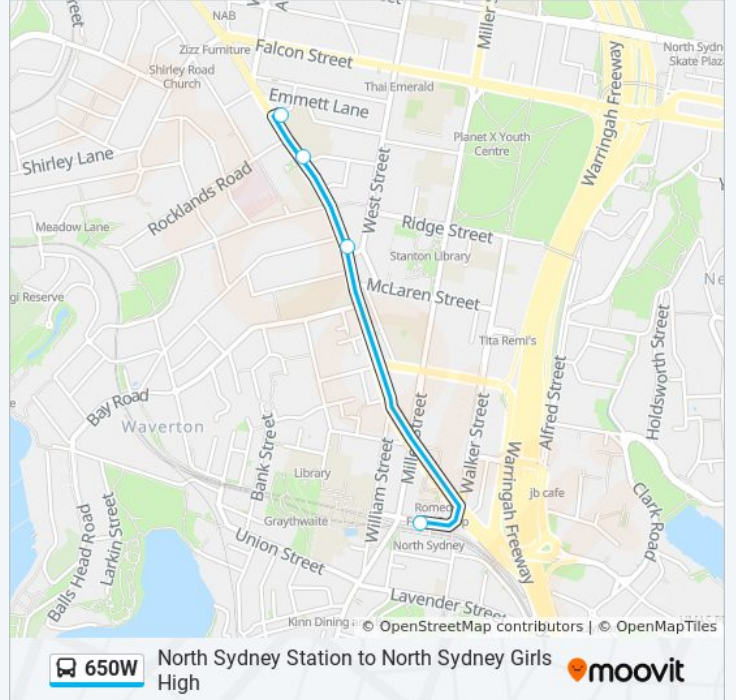

Use the Moovit App to find the closest 650W bus station near you and find out when is the next 650W bus arriving.

Direction: North Sydney Girls HS

6 stops

[VIEW LINE SCHEDULE](#)

North Sydney Station, Blue St, Stand A

Line Summary:

Direction: North Sydney Station

4 stops

[VIEW LINE SCHEDULE](#)

North Sydney Girls High School, David St

North Sydney Girls High School, Pacific Hwy

Pacific Hwy at West St

North Sydney Station, Blue St, Stand C

650W bus Time Schedule

North Sydney Station Route Timetable:

Sunday	Not Operational
Monday	3:17 PM - 3:26 PM
Tuesday	3:17 PM - 3:26 PM
Wednesday	3:17 PM - 3:26 PM
Thursday	3:17 PM - 3:26 PM
Friday	Not Operational
Saturday	Not Operational

650W bus Info

Direction: North Sydney Station

Stops: 4

Trip Duration: 5 min

Line Summary:

650W bus time schedules and route maps are available in an offline PDF at moovitapp.com. Use the [Moovit App](#) to see live bus times, train schedule or subway schedule, and step-by-step directions for all public transit in Sydney.