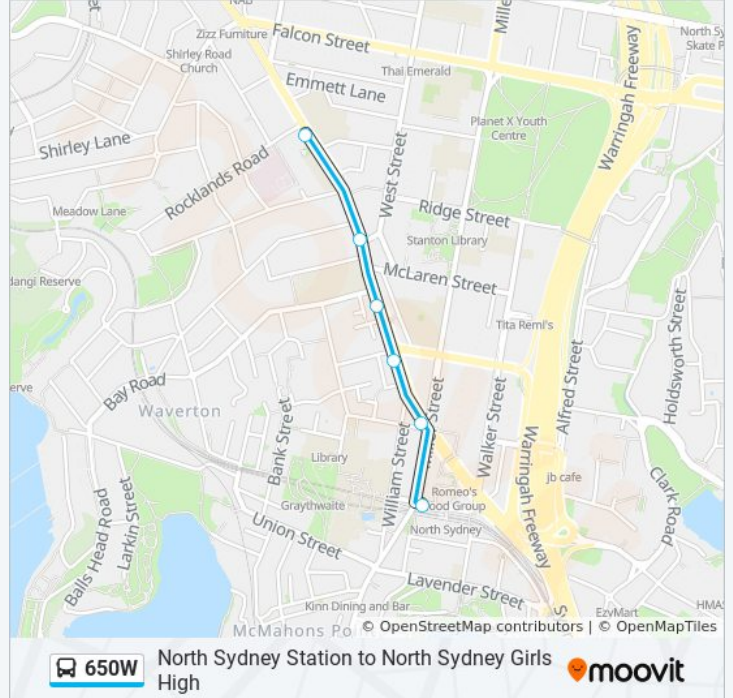

Use the Moovit App to find the closest 650W bus station near you and find out when is the next 650W bus arriving.

Direction: North Sydney Girls HS

6 stops

[VIEW LINE SCHEDULE](#)

North Sydney Station, Blue St, Stand A

Pacific Hwy at Mount St

Pacific Hwy at Berry St

Pacific Hwy before Bay Rd

Pacific Hwy opp West St

Pacific Hwy opp North Sydney Girls High School

650W bus Time Schedule

North Sydney Girls HS Route Timetable:

Sunday	Not Operational
Monday	8:38 AM
Tuesday	8:38 AM
Wednesday	8:38 AM
Thursday	8:38 AM
Friday	Not Operational
Saturday	Not Operational

650W bus Info

Direction: North Sydney Girls HS

Stops: 6

Trip Duration: 6 min

Line Summary:

Direction: North Sydney Station

4 stops

[VIEW LINE SCHEDULE](#)

North Sydney Girls High School, David St

North Sydney Girls High School, Pacific Hwy

Pacific Hwy at West St

North Sydney Station, Blue St, Stand C