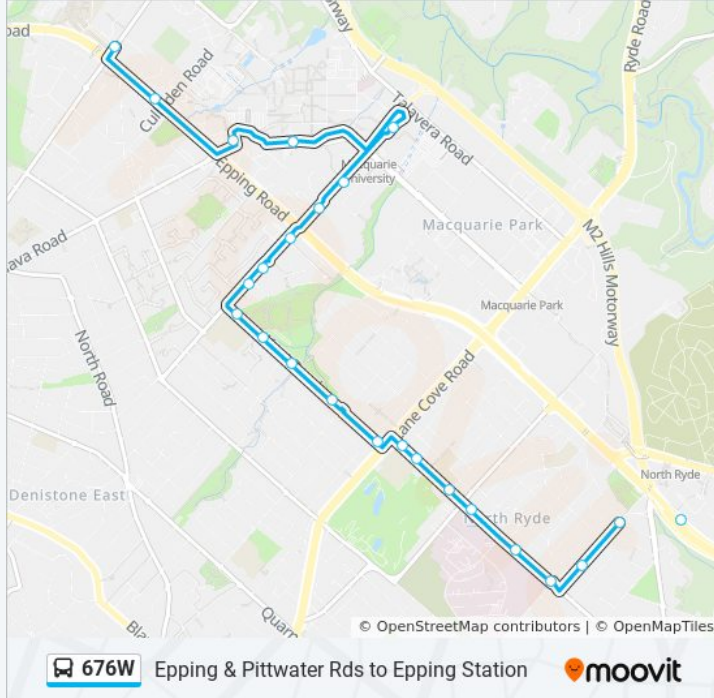

### 676W bus Info

**Direction:** Epping

**Stops:** 26

**Trip Duration:** 28 min

**Line Summary:**

Epping Boys High School, Vimiera Rd, Stand B  
 Epping Rd at Vimiera Rd  
 Epping Rd at Crimea Rd  
 Pembroke St after Epping Rd  
 Epping Station, Cambridge St, Stand B

**Direction: North Ryde**

24 stops

[VIEW LINE SCHEDULE](#)

Epping Boys High School, Vimiera Rd, Stand B  
 Epping Rd before Culloden Rd  
 Balaclava Rd opp Shalom Centre  
 Macquarie University Campus, University Ave, Stand B  
 Macquarie Centre, Stand D  
 Herring Rd opp Dunmore Lang College  
 Herring Rd after Ivanhoe Pl  
 Herring Rd opp Ranch Hotel  
 Herring Rd after Dora St  
 Herring Rd at Adelphi Rd  
 Kent Road Public School, Kent Rd  
 Ryde Community Sports Centre, Kent Rd  
 Kent Rd opp Macquarie Church of Christ  
 Kent Rd before Milroy St  
 Kent Rd at Pindari St  
 Coxs Rd after Lane Cove Rd  
 Coxs Rd opp North Ryde Primary School  
 Holy Spirit Primary School, Coxs Rd

**676W bus Info**

**Direction:** North Ryde

**Stops:** 24

**Trip Duration:** 24 min

**Line Summary:**

Coxs Rd at Ryrie St

Coxs Rd after Blamey St

Coxs Rd opp Badajoz Rd

Blenheim Rd after Cutler Pde

Blenheim Rd opp Clarence St

Epping Rd at Rivett Rd

676W bus time schedules and route maps are available in an offline PDF at [moovitapp.com](https://moovitapp.com). Use the [Moovit App](#) to see live bus times, train schedule or subway schedule, and step-by-step directions for all public transit in Sydney.