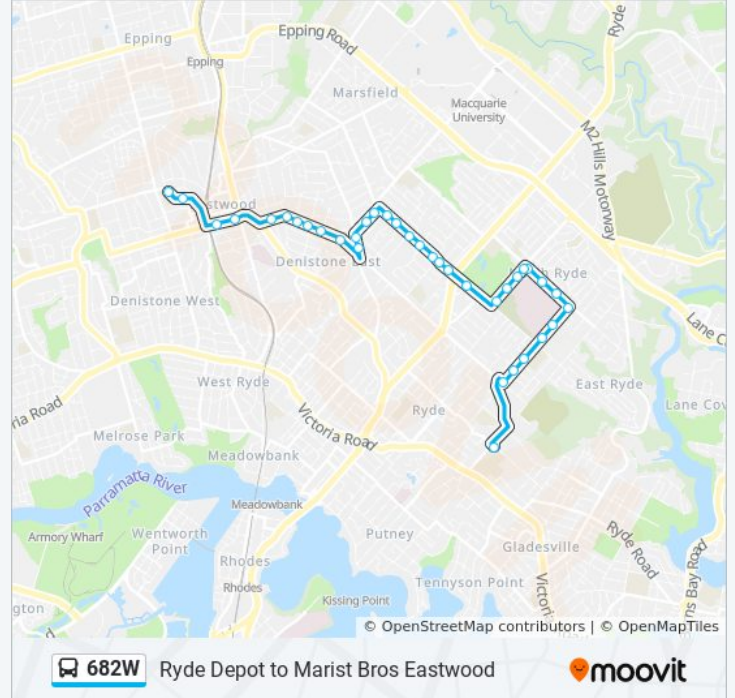

**Stops:** 36

**Trip Duration:** 30 min

**Line Summary:**

Bridge Rd at Watts Rd

Tallwood Ave after Bridge Rd

21 Tallwood Ave

North Rd after Watts Rd

North Rd after Watts Rd

Colvin Park, Lovell Rd

Denistone East Public School, Lovell Rd

Lovell Rd opp Grove St

Lovell Rd opp Orange St

Lovell Rd at Russell St

Lovell Rd at Hollis Ave

First Ave after Ryedale Rd

First Ave before East Pde

St Kevin's Primary School, Hillview Rd

Marist College, Hillview Rd

**Direction: Ryde Depot**

35 stops

[VIEW LINE SCHEDULE](#)

Marist College, Hillview Rd

First Ave after East Pde

First Ave before Ryedale Rd

**682W bus Info**

**Direction:** Ryde Depot

**Stops:** 35

**Trip Duration:** 30 min

**Line Summary:**

Bridge Rd opp Olive St

Bridge Rd at Patricia St

Bridge Rd after Brendon St