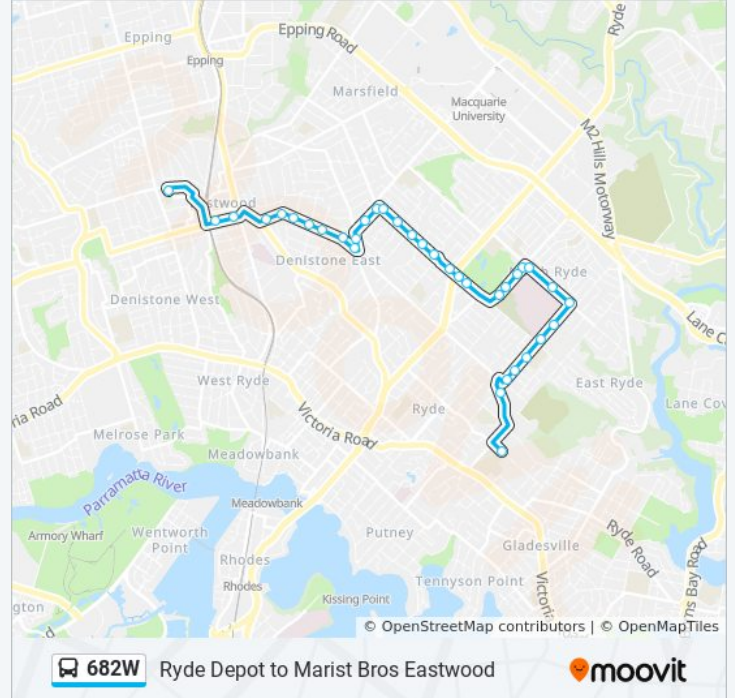

Bridge Rd opp Olive St

Bridge Rd at Patricia St

Bridge Rd after Brendon St

Bridge Rd at Flinders Rd

Bridge Rd at Eastview Ave

Twin Rd opp Bond St

North Ryde Golf Club, Twin Rd

Wicks Rd after Twin Rd

26 Wicks Rd

Wicks Rd opp Macquarie Hospital

Wicks Rd before Coxs Rd

Coxs Rd at Ryrie St

Coxs Rd after Blamey St

Coxs Rd opp Badajoz Rd

Badajoz Rd opp Macquarie Hospital

Badajoz Rd opp Arndell School

Badajoz Rd opp Nerang St

Badajoz Rd after Callaghan St

Badajoz Rd before Quarry Rd

Pidding Park, Pidding Rd

Buffalo Rd after Cressy Rd

682W bus time schedules and route maps are available in an offline PDF at moovitapp.com. Use the [Moovit App](#) to see live bus times, train schedule or subway schedule, and step-by-step directions for all public transit in Sydney.

[About Moovit](#) · [MaaS Solutions](#) · [Supported Countries](#) · [Mooviter Community](#)

© 2024 Moovit - All Rights Reserved

Check Live Arrival Times