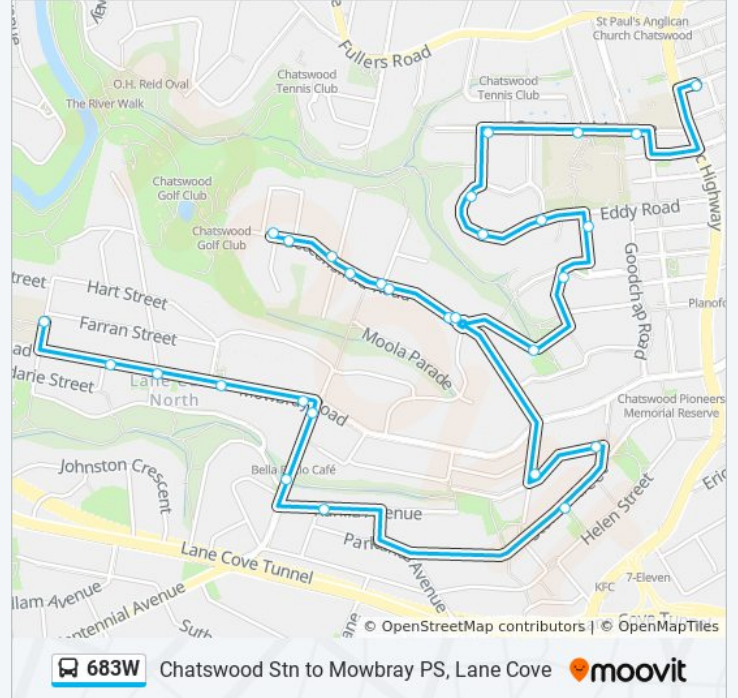

41 De Villiers Ave

De Villiers Ave at Carr St

Carr St at Centennial Ave

Centennial Ave opp Chatswood High School

Chatswood Public School, Centennial Ave

Chatswood Station, Railway St, Stand H

**Direction: Mowbray PS**

29 stops

[VIEW LINE SCHEDULE](#)

Chatswood Station, Victoria Ave, Stand E

Centennial Ave opp Chatswood Public School

Chatswood High School, Centennial Ave

Centennial Ave at Carr St

De Villiers Ave opp Carr St

**Trip Duration:** 30 min

**Line Summary:**

Ralston St at Murray St

Murray St at Stokes St

Stokes St before Ralston St

Karilla Ave at Kyong St

Centennial Ave at Elizabeth Pde

Centennial Ave at Mowbray Rd

Mowbray Rd after Centennial Ave

Mowbray Rd opp West Chatswood Library

Mowbray Rd at Girraween Ave

Mowbray Rd at Mindarie St

Hatfield St opp Furrans St

683W bus time schedules and route maps are available in an offline PDF at [moovitapp.com](https://moovitapp.com). Use the [Moovit App](#) to see live bus times, train schedule or subway schedule, and step-by-step directions for all public transit in Sydney.