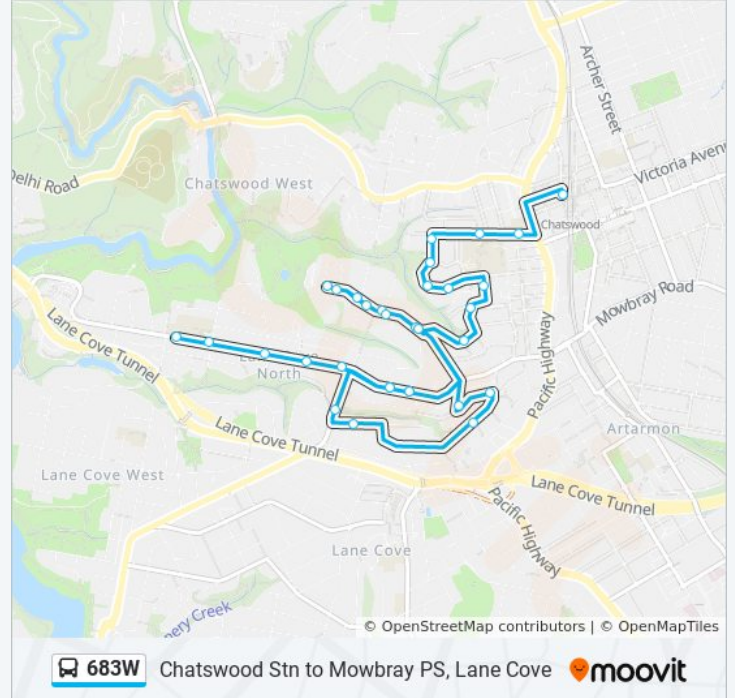

**Stops:** 32

**Trip Duration:** 34 min

**Line Summary:**

Beaconsfield Rd at Dalrymple Ave

Dalrymple Ave opp KU Chatswood West  
Preschool

Dalrymple Ave at Beresford Ave

Lone Pine Ave before Eddy Rd

Eddy Rd opp De Villiers Ave

41 De Villiers Ave

De Villiers Ave at Carr St

Carr St at Centennial Ave

Centennial Ave opp Chatswood High School

Chatswood Public School, Centennial Ave

Chatswood Station, Railway St, Stand H

**Direction: Mowbray PS**

29 stops

[VIEW LINE SCHEDULE](#)

Chatswood Station, Victoria Ave, Stand E

Centennial Ave opp Chatswood Public School

Chatswood High School, Centennial Ave

Centennial Ave at Carr St

De Villiers Ave opp Carr St

**Trip Duration:** 30 min

**Line Summary:**

Ralston St at Murray St

Murray St at Stokes St

Stokes St before Ralston St

Karilla Ave at Kyong St

Centennial Ave at Elizabeth Pde

Centennial Ave at Mowbray Rd