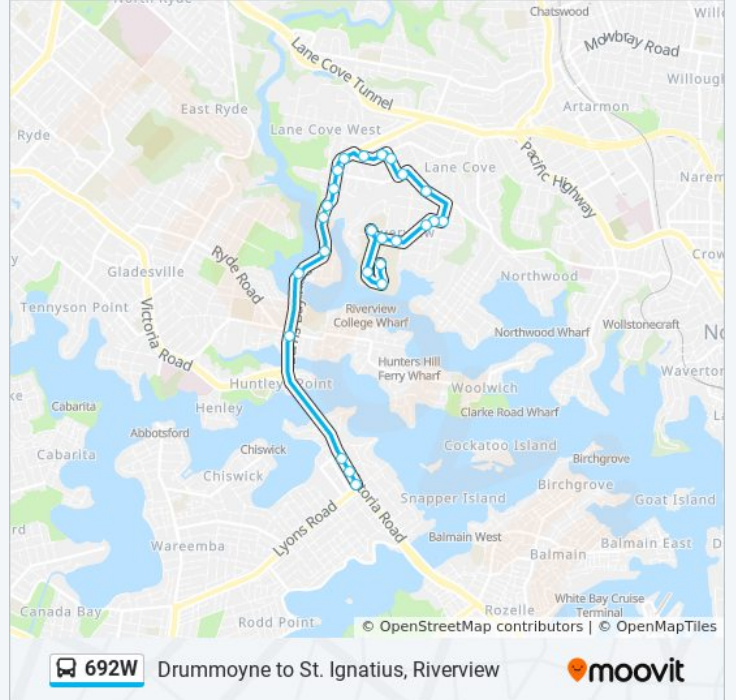

**692W bus Info**

**Direction:** Drummoyne

**Stops:** 24

**Trip Duration:** 24 min

**Line Summary:**

Burns Bay Rd opp Cunninghams Reach

Burns Bay Rd at Church St

Victoria Rd after Wolseley St

### Direction: St. Ignatius Senior

25 stops

[VIEW LINE SCHEDULE](#)

Victoria Rd after Lyons Rd

Victoria Rd at Tavistock St

Victoria Rd before Westbourne St

Burns Bay Rd at Gladesville Rd

Cunninghams Reach, Burns Bay Rd

### 692W bus Info

**Direction:** St. Ignatius Senior

**Stops:** 25

**Trip Duration:** 22 min

**Line Summary:**

Tambourine Bay Rd before Taleeban Rd

Riverview St opp Warilla Pl

Riverview St before Loyola Dr

St Ignatius' College, School Grounds, Regis Dr

St Ignatius' College, School Grounds, Gorman Field

St Ignatius' College, School Grounds, Ramsay Hall

St Ignatius' College, School Grounds, St John House

692W bus time schedules and route maps are available in an offline PDF at [moovitapp.com](https://moovitapp.com). Use the [Moovit App](#) to see live bus times, train schedule or subway schedule, and step-by-step directions for all public transit in Sydney.