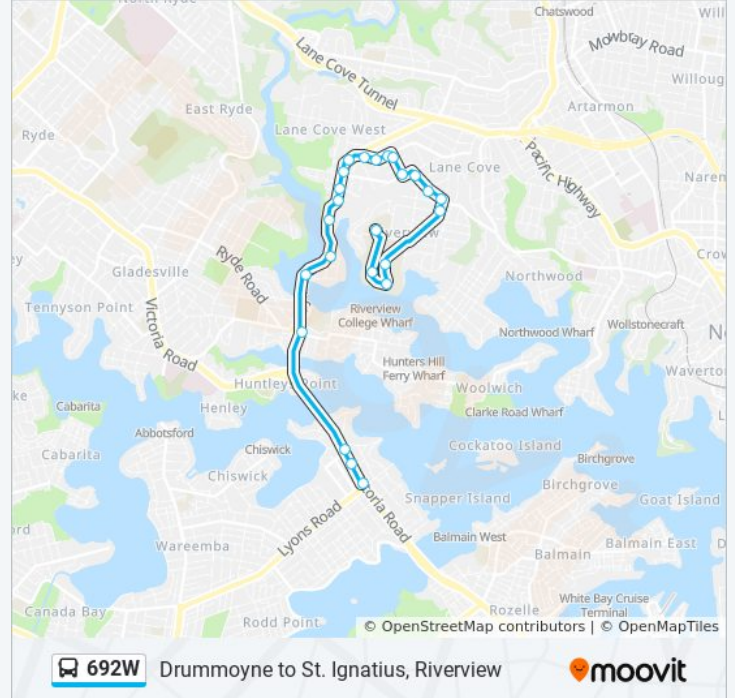

Use the Moovit App to find the closest 692W bus station near you and find out when is the next 692W bus arriving.

**Direction: Drummoyne**

24 stops

[VIEW LINE SCHEDULE](#)

St Ignatius' College, School Grounds, Regis Dr

**692W bus Info**

**Direction:** Drummoyne

**Stops:** 24

**Trip Duration:** 24 min

**Line Summary:**

Burns Bay Rd opp Cunninghams Reach

Burns Bay Rd at Church St

Victoria Rd after Wolseley St

Victoria Rd before Seymour St

Victoria Rd before Lyons Rd

### Direction: St. Ignatius Senior

25 stops

[VIEW LINE SCHEDULE](#)

Victoria Rd after Lyons Rd

Victoria Rd at Tavistock St

Victoria Rd before Westbourne St

Burns Bay Rd at Gladesville Rd

Cunninghams Reach, Burns Bay Rd