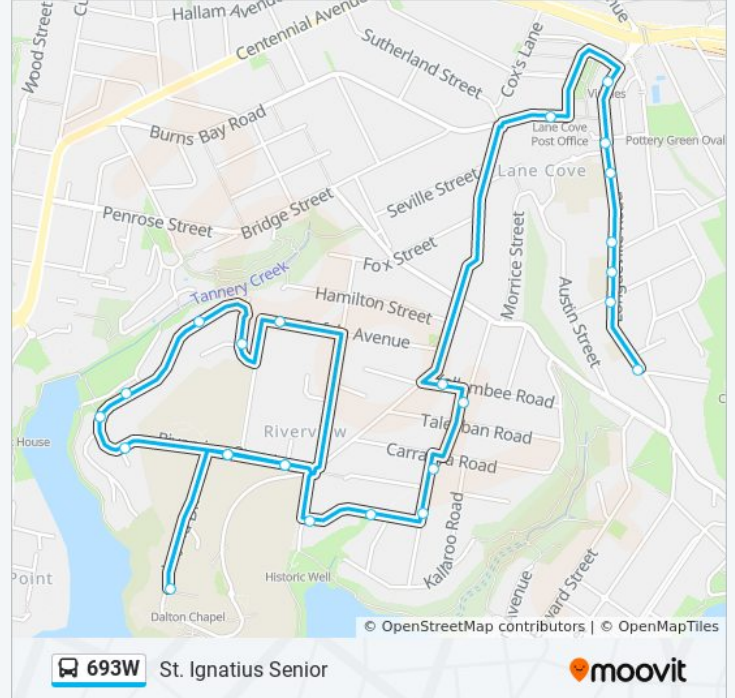

**Direction: Hunters Hill**

15 stops

[VIEW LINE SCHEDULE](#)

Burns Bay Rd opp Lane Cove Post Office

Burns Bay Rd at Tambourine Bay Rd

Burns Bay Rd opp Graham St

Burns Bay Rd opp Gentle St

Burns Bay Rd opp Fig Tree St

Romani Ave at Carranya Rd

Romani Ave opp Miramont Ave

Miramont Ave after Surada Ave

Miramont Ave at Tambourine Bay Rd

Riverview St opp Warilla Pl

Riverview St before Loyola Dr

Riverview St at Warruga Pl

Riverview St after Coonah Pde

### 693W bus Info

**Direction:** St. Ignatius Senior

**Stops:** 25

**Trip Duration:** 30 min

**Line Summary:**

Riverview St before Kooyong Rd

112 Riverview St

Riverview St opp Aminya Pl

Sofala Ave at College Rd South

Riverview St opp Warilla Pl

Riverview St before Loyola Dr

St Ignatius' College, School Grounds, Gorman Field

693W bus time schedules and route maps are available in an offline PDF at [moovitapp.com](https://moovitapp.com). Use the [Moovit App](#) to see live bus times, train schedule or subway schedule, and step-by-step directions for all public transit in Sydney.