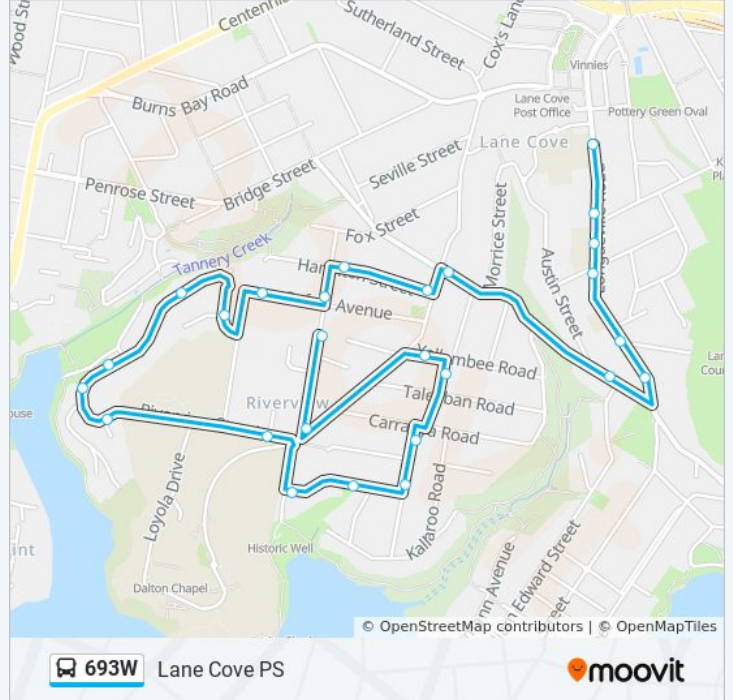

**Direction: Hunters Hill**

15 stops

[VIEW LINE SCHEDULE](#)

Burns Bay Rd opp Lane Cove Post Office

Burns Bay Rd at Tambourine Bay Rd

Burns Bay Rd opp Graham St

Burns Bay Rd opp Gentle St

Burns Bay Rd opp Fig Tree St

### Direction: Lane Cove PS

26 stops

[VIEW LINE SCHEDULE](#)

- Pengilly St before Yalanga Pl
- Pengilly St at Tambourine Bay Rd
- Yallambee Rd at Tambourine Bay Rd
- Wangalla Rd after Yallambee Rd
- Romani Ave at Carranya Rd
- Romani Ave opp Miramont Ave
- Miramont Ave after Surada Ave
- Miramont Ave at Tambourine Bay Rd
- Riverview St opp Warilla Pl
- Riverview St at Warruga Pl
- Riverview St after Coonah Pde
- Riverview St before Kooyong Rd
- 112 Riverview St
- Riverview St opp Aminya Pl
- Sofala Ave at College Rd South
- Pengilly St at Sofala Ave
- Hamilton St after Pengilly Ave
- River Shops, Hamilton St

### 693W bus Info

**Direction:** Lane Cove PS

**Stops:** 26

**Trip Duration:** 20 min

**Line Summary:**

River Rd West at Tambourine Bay Rd

River Rd West opp William Edward St

Longueville Rd after River Rd West

### Direction: St. Ignatius Senior

25 stops

[VIEW LINE SCHEDULE](#)

Currambena Public School, Longueville Rd

Longueville Rd at Alpha Rd

St Michael's Primary School, Longueville Rd

Longueville Rd opp St Michael's Parish