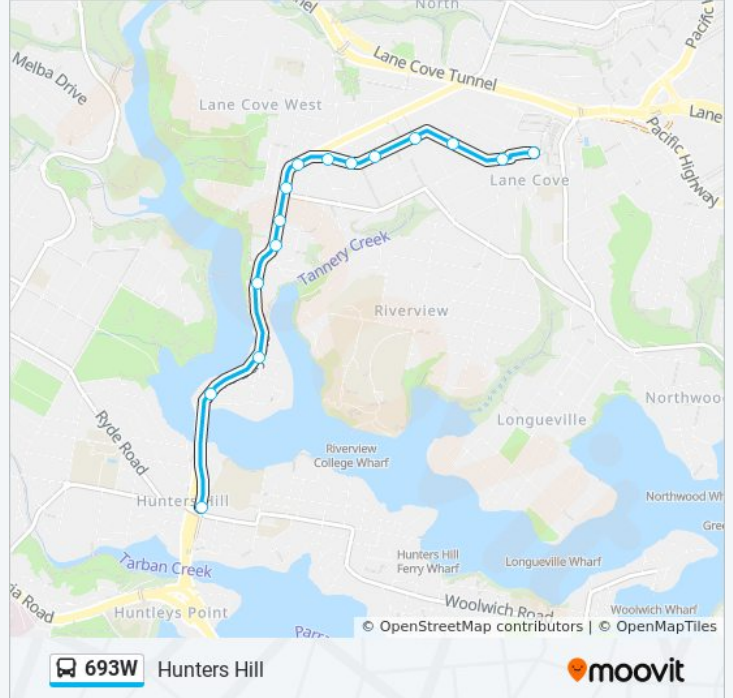

**Direction: Hunters Hill**

15 stops

[VIEW LINE SCHEDULE](#)

Burns Bay Rd opp Lane Cove Post Office

Burns Bay Rd at Tambourine Bay Rd

Burns Bay Rd opp Graham St

Burns Bay Rd opp Gentle St

Burns Bay Rd opp Fig Tree St

**693W bus Info**

**Direction:** Hunters Hill

**Stops:** 15

**Trip Duration:** 9 min

**Line Summary:**

### Direction: Lane Cove PS

26 stops

[VIEW LINE SCHEDULE](#)

- Pengilly St before Yalanga Pl
- Pengilly St at Tambourine Bay Rd
- Yallambee Rd at Tambourine Bay Rd
- Wangalla Rd after Yallambee Rd
- Romani Ave at Carranya Rd
- Romani Ave opp Miramont Ave
- Miramont Ave after Surada Ave
- Miramont Ave at Tambourine Bay Rd
- Riverview St opp Warilla Pl
- Riverview St at Warruga Pl
- Riverview St after Coonah Pde
- Riverview St before Kooyong Rd
- 112 Riverview St
- Riverview St opp Aminya Pl
- Sofala Ave at College Rd South
- Pengilly St at Sofala Ave
- Hamilton St after Pengilly Ave
- River Shops, Hamilton St

### 693W bus Info

**Direction:** Lane Cove PS

**Stops:** 26

**Trip Duration:** 20 min

**Line Summary:**

River Rd West at Tambourine Bay Rd

River Rd West opp William Edward St

Longueville Rd after River Rd West