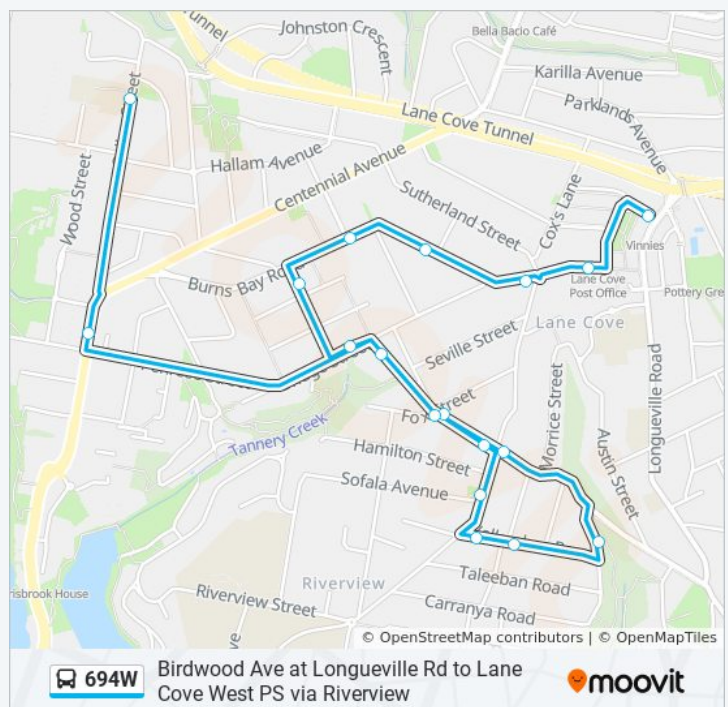

River Rd West at Fox St

River Rd West before Bridge St

Ross Smith Pde at Bridge St

Ross Smith Pde after Matthews Ave

Lane Cove West Public School, Cullen St

Cope St opp Caroline Chisholm Aged Care Facility

Marjorie York Park, Tambourine Bay Rd

River Rd West at Tambourine Bay Rd

River Rd West at Fox St

River Rd West before Bridge St

Burns Bay Rd after Penrose St

Lane Cove West Public School, Cullen St

694W bus Time Schedule

Lane Cove West PS Route Timetable:

Sunday	Not Operational
Monday	09:05
Tuesday	09:05
Wednesday	09:05
Thursday	09:05
Friday	09:05
Saturday	Not Operational

694W bus Info

Direction: Lane Cove West PS

Stops: 17

Trip Duration: 18 min

Line Summary:

694W bus time schedules and route maps are available in an offline PDF at moovitapp.com. Use the [Moovit App](#) to see live bus times, train schedule or subway schedule, and step-by-step directions for all public transit in Sydney.