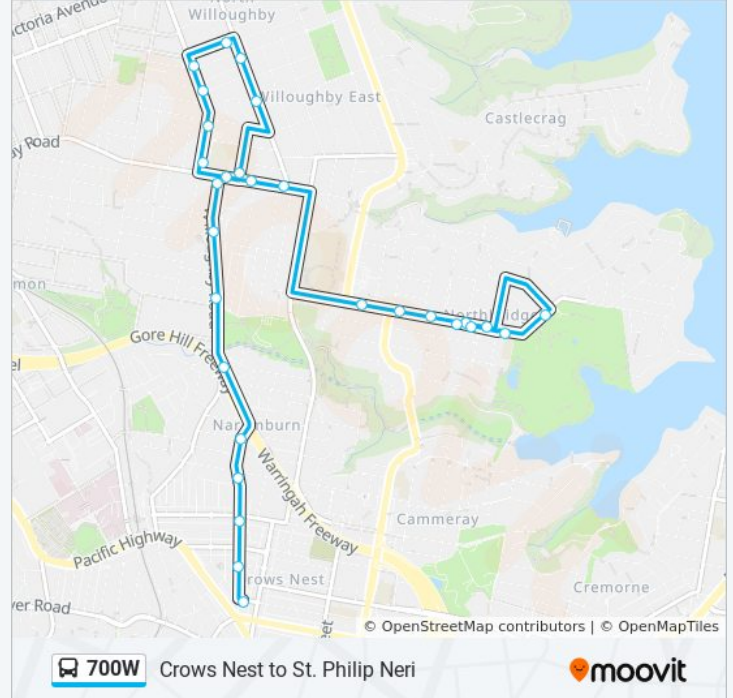

 700W

Crows Nest to St. Philip Neri

Get The App

The 700W bus line Crows Nest to St. Philip Neri has one route. For regular weekdays, their operation hours are:

(1) St. Phillip Neri: 08:14

Use the Moovit App to find the closest 700W bus station near you and find out when is the next 700W bus arriving.

**Direction: St. Phillip Neri**

29 stops

[VIEW LINE SCHEDULE](#)

- Crows Nest, Burlington St, Stand A
- Willoughby Rd opp Holtermann St
- Willoughby Rd at Chandos St
- Willoughby Rd before Dalleys Rd
- Willoughby Rd at Rohan St
- Willoughby Rd opp Garland Rd
- Willoughby Rd at Armstrong St
- Willoughby Rd at Julian St
- Willoughby Rd before Mowbray Rd
- Willoughby Girls High School, Mowbray Rd
- Willoughby Girls High School, Keary St, Stand 4
- High St opp Robert St
- High St opp McClelland St
- St Thomas' Church, Horsely Ave
- Penshurst St at Forsyth St
- Penshurst St at Rosewall St
- Laurel Bank Cottage, Penshurst St
- Penshurst St before Mowbray Rd
- Mowbray Rd opp Chiltern Rd
- Mowbray Rd at High St
- Northbridge Plaza, Sailors Bay Rd
- Sailors Bay Rd at Bellambi St

**Stops:** 29

**Trip Duration:** 26 min

**Line Summary:**

Sailors Bay Rd opp Gunyah St

Sailors Bay Rd at Tunks St

Sailors Bay Rd opp Namoi Rd

Northbridge Golf Club, Sailors Bay Rd

Northbridge Public School, Sailors Bay Rd

Sailors Bay Rd opp Tunks St

St Philip Neri Primary School, Sailors Bay Rd

700W bus time schedules and route maps are available in an offline PDF at [moovitapp.com](https://moovitapp.com). Use the [Moovit App](#) to see live bus times, train schedule or subway schedule, and step-by-step directions for all public transit in Sydney.