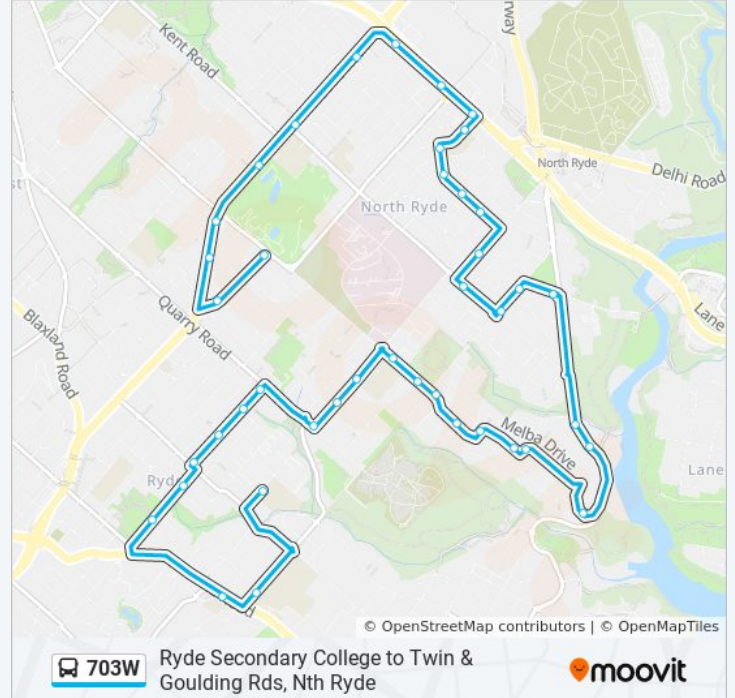

(1) North Ryde: 15:20

Use the Moovit App to find the closest 703W bus station near you and find out when is the next 703W bus arriving.

Direction: North Ryde

42 stops

[VIEW LINE SCHEDULE](#)

- Ryde Secondary College, Malvina Rd
- Holy Cross College, Cressy Rd
- St Charles Primary School, Victoria Rd
- Ryde Park, Princes St
- Princes St at Crescent Ave
- Gardener Ave at Buffalo Rd
- Gardener Ave at Jones St
- Gardener Ave opp Bidgee Rd
- Gardener Ave at Quarry Rd
- Quarry Rd at Badajoz Rd
- Badajoz Rd opp Callaghan St
- Badajoz Rd before Nerang St
- Twin Rd opp Ryde East Public School
- Twin Rd opp John Miller St
- Moncrieff Dr after Cressy Rd
- Moncrieff Dr opp Cilento Cres
- Sager Place Centre, Sager Pl
- Elliott Ave at Rudd St
- Lumsdaine Ave after Elliott Ave
- Rene St opp McCallum Ave
- 308 Pittwater Rd

Stops: 42

Trip Duration: 41 min

Line Summary:

Brereton Park, Pittwater Rd

Magdala Rd after Pittwater Rd

Cressy Rd opp Lionel Ave

Cressy Rd at Coxs Rd

Coxs Rd opp Jopling St

Blenheim Rd after Cutler Pde

Edmondson St at Kokoda St

Edmondson St opp Berryman St

Edmondson St at Rowell St

Edmondson St opp Truscott Street Public School

Ryrie St at Morshead St

Epping Rd at Ryrie St

Epping Rd after Wicks Rd

Epping Rd before Lane Cove Rd

Lane Cove Rd after Allengrove Cres

Lane Cove Rd at Coxs Rd

Lane Cove Rd opp Ford St

Lane Cove Rd after Twin Rd

Byron Park, Lane Cove Rd

Goulding Rd opp Macleay St

Goulding Rd at Twin Rd