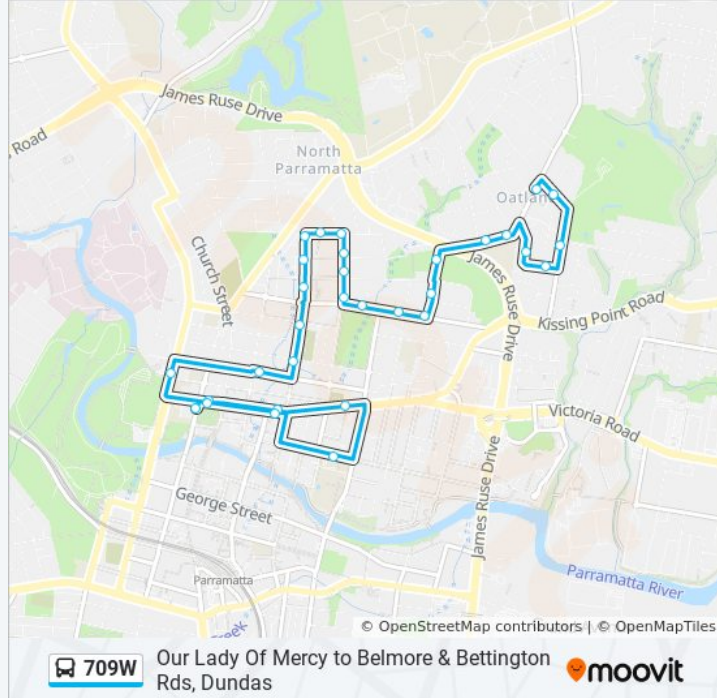

 **709W**

Our Lady Of Mercy to Belmore & Bettington Rds,
Dundas

Get The App

The 709W bus line Our Lady Of Mercy to Belmore & Bettington Rds, Dundas has one route. For regular weekdays, their operation hours are:

(1) Oatlands Bettington Rd: 15:25

Use the Moovit App to find the closest 709W bus station near you and find out when is the next 709W bus arriving.

Direction: Oatlands Bettington Rd

31 stops

[VIEW LINE SCHEDULE](#)

Stops: 31

Trip Duration: 25 min

Line Summary:

Isabella St at Webb St

Webb St opp Murray St

Old Saleyards Reserve, Webb St

Belmore St East opp Oatlands Public School

Belmore St before Alanas Ave

Prince St after Belmore St East

Prince St before Bettington Rd

Bettington Rd at Greens Ave

Bettington Rd at St Aidans Ave

Belmore Rd East opp Charles St

709W bus time schedules and route maps are available in an offline PDF at moovitapp.com. Use the [Moovit App](#) to see live bus times, train schedule or subway schedule, and step-by-step directions for all public transit in Sydney.