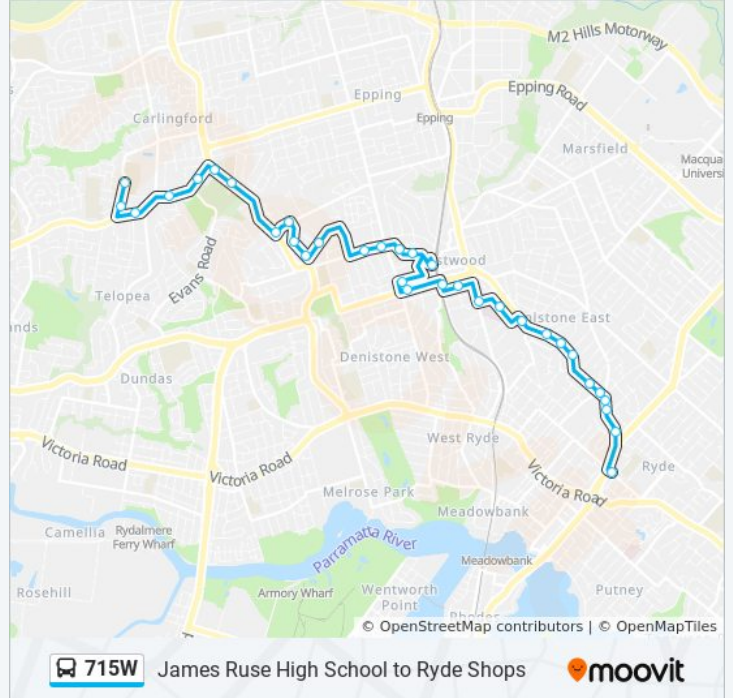

Fourth Ave opp Ryde Medical Centre

Denistone Rd opp Ryde Hospital

Blaxland Rd at Hopetoun Ave

Blaxland Rd opp The Church of Jesus Christ

Blaxland Rd at Birdwood St

Blaxland Rd after Beattie Ave

Blaxland Rd after Reservoir Lane

Blaxland Rd opp Melville St

S. Antonio Da Padova Nursing Home, Blaxland Rd

Blaxland Rd opp Northern Sydney TAFE

Blaxland Rd opp Ryde Fire Station

Top Ryde City Shopping Centre, Blaxland Rd

715W bus time schedules and route maps are available in an offline PDF at moovitapp.com. Use the [Moovit App](#) to see live bus times, train schedule or subway schedule, and step-by-step directions for all public transit in Sydney.

[About Moovit](#) · [MaaS Solutions](#) · [Supported Countries](#) · [Mooviter Community](#)

© 2024 Moovit - All Rights Reserved

Check Live Arrival Times