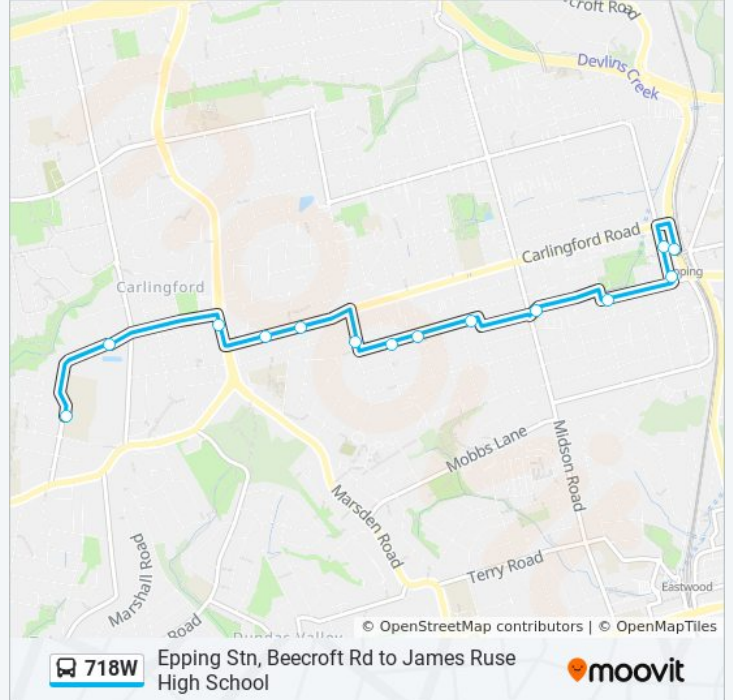

 718W

Epping Stn, Beecroft Rd to James Ruse High School

[Get The App](#)

The 718W bus line Epping Stn, Beecroft Rd to James Ruse High School has one route. For regular weekdays, their operation hours are:

(1) James Ruse HS: 08:25

Use the Moovit App to find the closest 718W bus station near you and find out when is the next 718W bus arriving.

## Direction: James Ruse HS

14 stops

[VIEW LINE SCHEDULE](#)

Epping Station, Beecroft Rd, Stand F  
Rawson St after Carlingford Rd  
Epping Presbyterian Church, Rawson St  
Bridge St at Kent St  
Boronia Ave at Midson Rd  
Willoughby St after Ryde St  
Loftus Square Park, Willoughby St  
Willoughby St at Orchard St  
Pennant Pde before Keeler St  
Carlingford Rd at Hepburn Ave  
Carlingford Rd opp Rembrandt St  
Pennant Hills Rd opp Carlingford Court  
Moseley St opp Baker St  
James Ruse Agricultural High School, Baker St

## 718W bus Info

**Direction:** James Ruse HS

**Stops:** 14

**Trip Duration:** 15 min

**Line Summary:**

718W bus time schedules and route maps are available in an offline PDF at [moovitapp.com](https://moovitapp.com). Use the [Moovit App](#) to see live bus times, train schedule or subway schedule, and step-by-step directions for all public transit in Sydney.