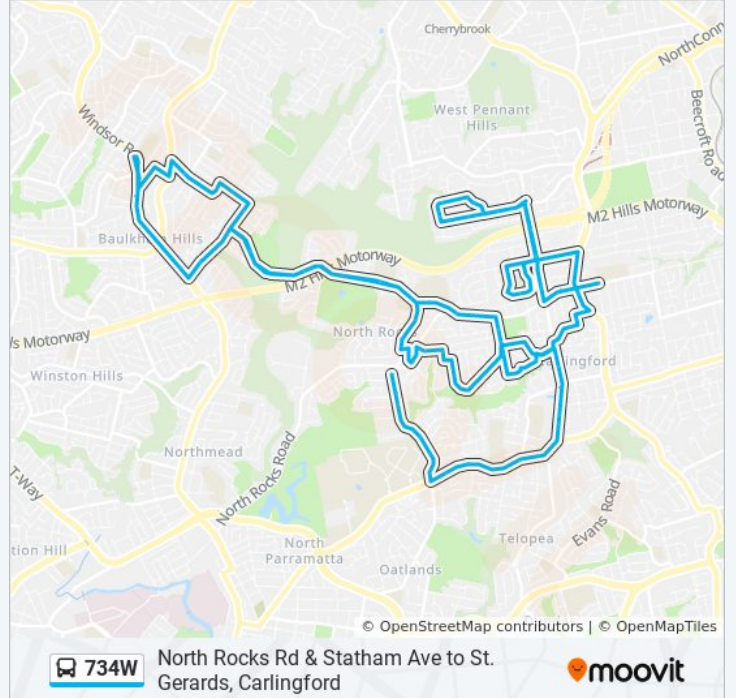

Pennant Hills Rd at Westminster Ave

Cumberland High School, Pennant Hills Rd

Pennant Hills Rd opp Charles St

Jenkins Rd opp James St

Jenkins Rd opp Post Office St

Jenkins Rd before Moseley St

Jenkins Rd after Baker St

Sunday	Not Operational
Monday	7:30 AM
Tuesday	7:30 AM
Wednesday	7:30 AM
Thursday	7:30 AM
Friday	Not Operational
Saturday	Not Operational

734W bus Info

Direction: St. Gerards C'Ford

Stops: 82

Trip Duration: 80 min

Line Summary:

North Rocks Rd at Lawndale Ave
North Rocks Rd opp Pembury Ave
North Rocks Public School, North Rocks Rd
Barclay Rd after North Rocks Rd
Muirfield High School, Access Rd, Barclay Rd
Muirfield Golf Club, Barclay Rd
Barclay Rd opp Mill Dr
Baulkham Hills Sporting Club, Renown Rd
Cook St at Juniper Pl
Cook St opp Carrabai Pl
Cook St at Orchard St
Windsor Rd before Charles St
Baulkham Hills Community Centre, Windsor Rd
Windsor Rd at Rembrandt Dr
Windsor Rd after Landscape St
Baulkham Hills High School, Windsor Rd
Cross St before Henry St
Cross St opp Indra Pl
Cook St at Darrambal Ave
Ted Horwood Reserve, Renown Rd
Barclay Rd after Mill Dr
Barclay Rd opp Muirfield Golf Club
Muirfield High School, Access Rd, Barclay Rd
North Rocks Rd opp North Rocks Shopping Centre
North Rocks Rd opp New North Rocks Rd
North Rocks Rd at Bellevue Dr
North Rocks Rd opp Farnell Ave
Don Moore Community Centre, Farnell Ave
Farnell Ave opp John Wearn Reserve
Farnell Ave opp Balaka Dr
Farnell Ave at Citrus Grove
Lindisfarne Cres after Lemongrove Ave

Murray Farm Public School, Tracey Ave

Murray Farm Public School, Dryden St

Oakes Rd after Murray Farm Rd

Oakes Rd at Hillside Lane

Oakes Rd after Carmen Dr

Oakes Rd opp Eaton Rd

Eaton Rd opp Riley Ave

Eaton Rd opp Francis Oakes Way