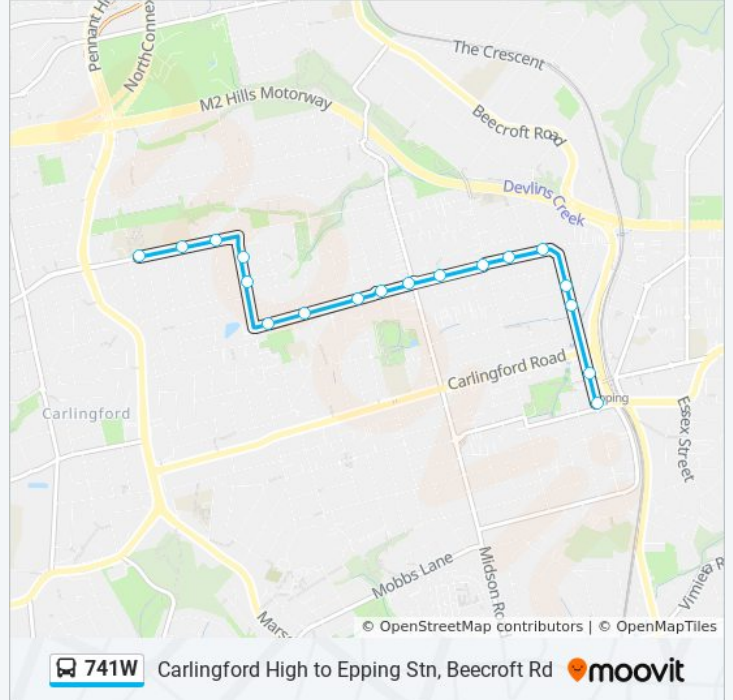

## Direction: Epping Presbyterian Church

18 stops

[VIEW LINE SCHEDULE](#)

Carlingford High School, North Rocks Rd

Roselea Public School, North Rocks Rd

North Rocks Rd opp Kimberley Rd

Pennant Pde after Lees Lane

Pennant Pde at Avonlea Dr

Ray Rd at Arkena Ave

Ray Rd at Ridge St

Ray Rd opp Downing St

Ray Rd at Magnolia Ave

Ray Rd at Midson Rd

Ray Rd after Holden Ave

Ray Rd at Kent St

Ray Rd before Romford Rd

Ray Rd at Dunmore Rd

Ray Rd opp Rosen St

Ray Rd at Edensor St

Rawson St after Carlingford Rd

Epping Presbyterian Church, Rawson St

## 741W bus Info

**Direction:** Epping Presbyterian Church

**Stops:** 18

**Trip Duration:** 11 min

**Line Summary:**

741W bus time schedules and route maps are available in an offline PDF at [moovitapp.com](https://moovitapp.com). Use the [Moovit App](#) to see live bus times, train schedule or subway schedule, and step-by-step directions for all public transit in Sydney.