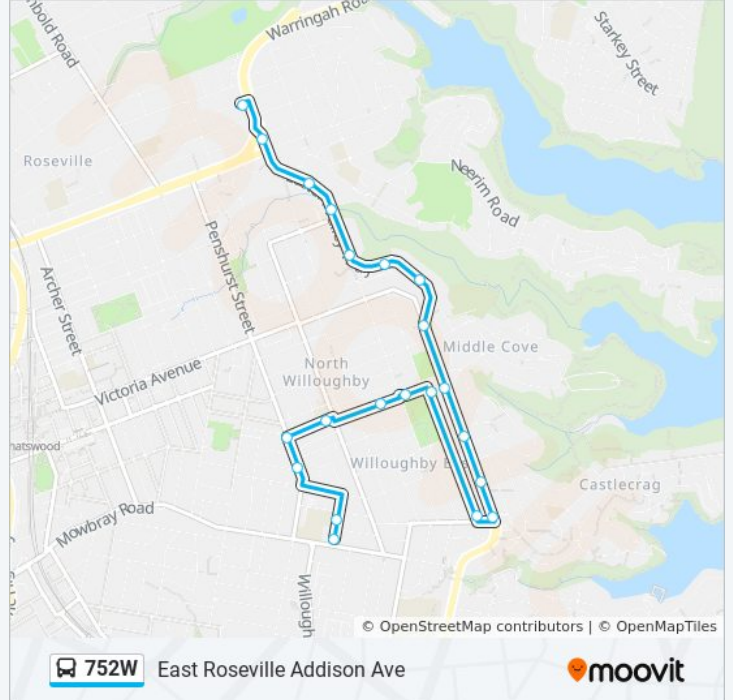

Direction: East Roseville Addison Ave

21 stops

[VIEW LINE SCHEDULE](#)

Willoughby Girls High School, Keary St, Stand 4

Willoughby Public School, Keary St, Stand 2

Penshurst St at Lea Ave

Penshurst St at Forsyth St

Eastern Valley Way at Robert St

Eastern Valley Way at McClelland St

Eastern Valley Way at Victoria Ave

288 Eastern Valley Way

Eastern Valley Way opp 323

Warrane Reserve, Eastern Valley Way

Chatswood Business Park, Eastern Valley Way

Eastern Valley Way opp Deepwater Rd

Clive St opp Malvern Ave

Addison Ave after Babbage Rd

752W bus Time Schedule

East Roseville Addison Ave Route Timetable:

Sunday	Not Operational
Monday	15:40
Tuesday	15:40
Wednesday	15:40
Thursday	15:40
Friday	15:40
Saturday	Not Operational

752W bus Info

Direction: East Roseville Addison Ave

Stops: 21

Trip Duration: 18 min

Line Summary:

752W bus time schedules and route maps are available in an offline PDF at moovitapp.com. Use the [Moovit App](#) to see live bus times, train schedule or subway schedule, and step-by-step directions for all public transit in Sydney.