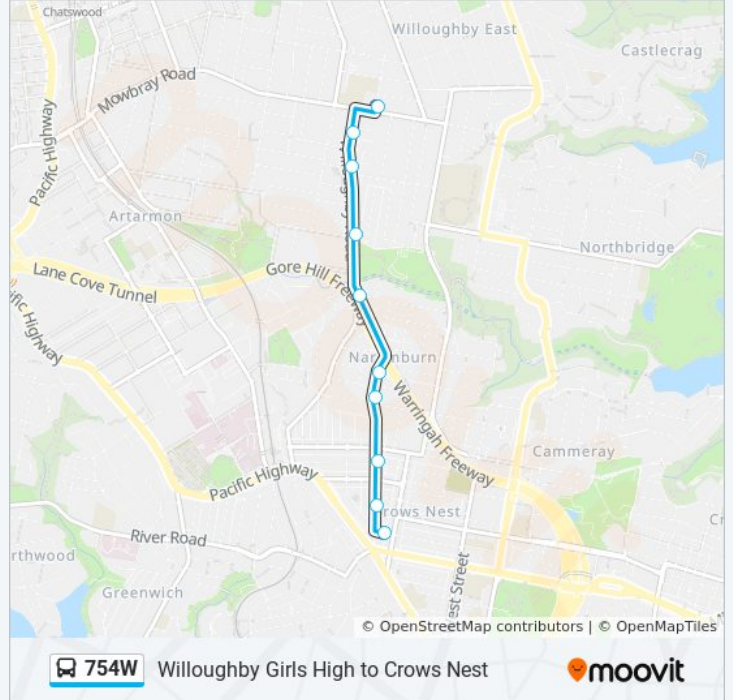

754W bus time schedules and route maps are available in an offline PDF at moovitapp.com. Use the [Moovit App](#) to see live bus times, train schedule or subway schedule, and step-by-step directions for all public transit in Sydney.

[About Moovit](#) • [MaaS Solutions](#) • [Supported Countries](#) • [Mooviter Community](#)

© 2024 Moovit - All Rights Reserved

Check Live Arrival Times