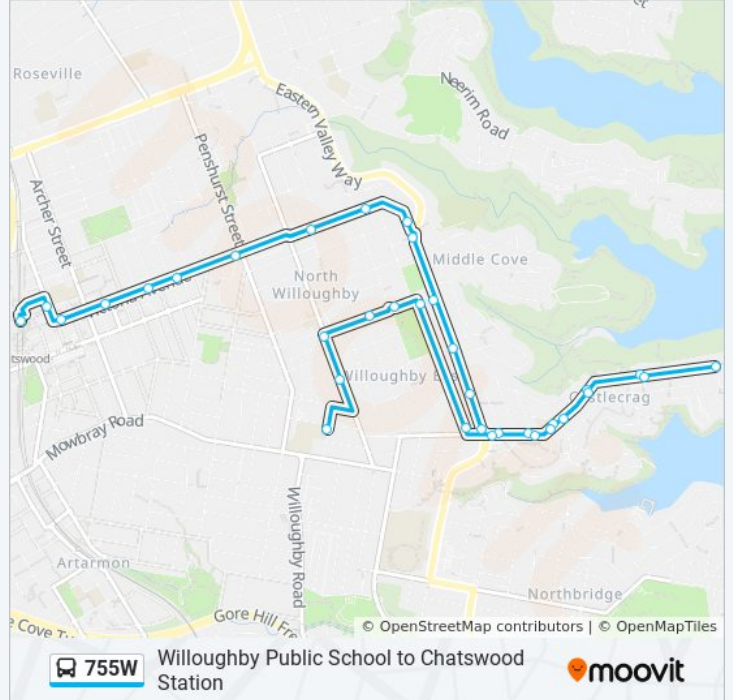

 755W

Willoughby Public School to Chatswood Station

Get The App

The 755W bus line Willoughby Public School to Chatswood Station has one route. For regular weekdays, their operation hours are:

(1) Chatswood: 15:10

Use the Moovit App to find the closest 755W bus station near you and find out when is the next 755W bus arriving.

Direction: Chatswood

34 stops

[VIEW LINE SCHEDULE](#)

- Willoughby Public School, Keary St, Stand 1
- High St opp Robert St
- High St opp McClelland St
- McClelland St opp First Ave
- McClelland St opp Willoughby Park Centre
- Fourth Ave opp Willoughby Park
- Fourth Ave at Edinburgh Rd
- Edinburgh Rd at Raeburn Ave
- Edinburgh Rd at Charles St
- Glenaeon Rudolf Steiner School, Edinburgh Rd
- Edinburgh Rd at Sunnyside Cres
- 209 Edinburgh Rd
- Edinburgh Rd at Linden Way
- 208 Edinburgh Rd
- Edinburgh Rd opp Sunnyside Cres
- Castlecrag Private Hospital, Edinburgh Rd
- Edinburgh Rd opp Glenaeon Rudolf Steiner School
- Edinburgh Rd opp Charles St
- Edinburgh Rd at Eastern Valley Way
- Eastern Valley Way at Edinburgh Rd
- Eastern Valley Way before Sunnyside Cres

755W bus Time Schedule

Chatswood Route Timetable:

Sunday	Not Operational
Monday	15:10
Tuesday	15:10
Wednesday	15:10
Thursday	15:10
Friday	15:10
Saturday	Not Operational

755W bus Info

Direction: Chatswood

Stops: 34

Trip Duration: 32 min

Line Summary:

Eastern Valley Way at Robert St
Eastern Valley Way at McClelland St
Eastern Valley Way at Victoria Ave
Victoria Ave after Eastern Valley Way
Victoria Ave before Warrane Rd
Victoria Ave at Neville St
Victoria Ave after Penshurst St
Mashman Park, Victoria Ave
Victoria Ave at Olga St
Victoria Ave opp Chatswood Chase Sydney
Westfield Chatswood, Victoria Ave
Anderson St at Endeavour St
Chatswood Station, Stand D