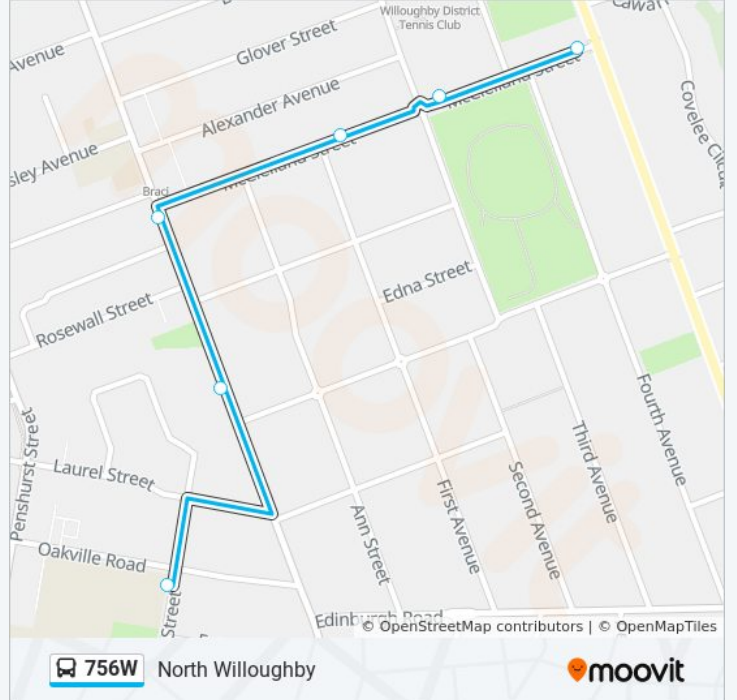

 756W

North Willoughby

Get The App

The 756W bus line North Willoughby has one route. For regular weekdays, their operation hours are:

(1) North Willoughby: 15:10

Use the Moovit App to find the closest 756W bus station near you and find out when is the next 756W bus arriving.

Direction: North Willoughby

6 stops

[VIEW LINE SCHEDULE](#)

Willoughby Public School, Keary St, Stand 1

High St opp Robert St

High St opp McClelland St

McClelland St opp First Ave

McClelland St opp Willoughby Park Centre

McClelland St at Eastern Valley Way

756W bus Time Schedule

North Willoughby Route Timetable:

Sunday	Not Operational
Monday	15:10
Tuesday	15:10
Wednesday	15:10
Thursday	15:10
Friday	15:10
Saturday	Not Operational

756W bus Info

Direction: North Willoughby

Stops: 6

Trip Duration: 7 min

Line Summary:

756W bus time schedules and route maps are available in an offline PDF at moovitapp.com. Use the [Moovit App](#) to see live bus times, train schedule or subway schedule, and step-by-step directions for all public transit in Sydney.