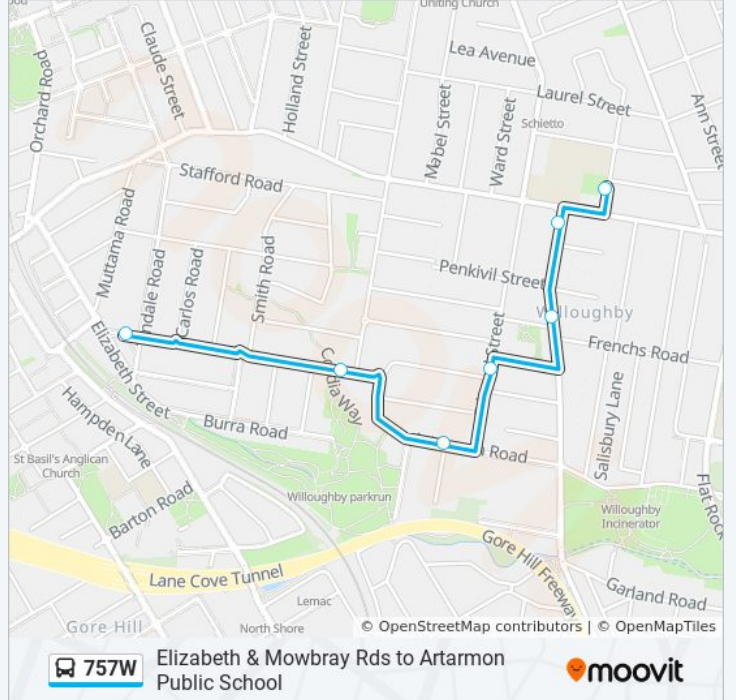

 757W

Elizabeth & Mowbray Rds to Artarmon Public School

Get The App

The 757W bus line Elizabeth & Mowbray Rds to Artarmon Public School has one route. For regular weekdays, their operation hours are:

(1) Willoughby Girls HS: 08:28

Use the Moovit App to find the closest 757W bus station near you and find out when is the next 757W bus arriving.

Direction: Willoughby Girls HS

7 stops

[VIEW LINE SCHEDULE](#)

Artarmon Rd at Tindale Rd

Artarmon Rd before Sydney St

Artarmon Rd opp Edward St

Edward St at Wyalong St

Willoughby Rd at Julian St

Willoughby Rd before Mowbray Rd

Willoughby Girls High School, Keary St, Stand 5

757W bus Time Schedule

Willoughby Girls HS Route Timetable:

Sunday	Not Operational
Monday	08:28
Tuesday	08:28
Wednesday	08:28
Thursday	08:28
Friday	08:28
Saturday	Not Operational

757W bus Info

Direction: Willoughby Girls HS

Stops: 7

Trip Duration: 11 min

Line Summary: