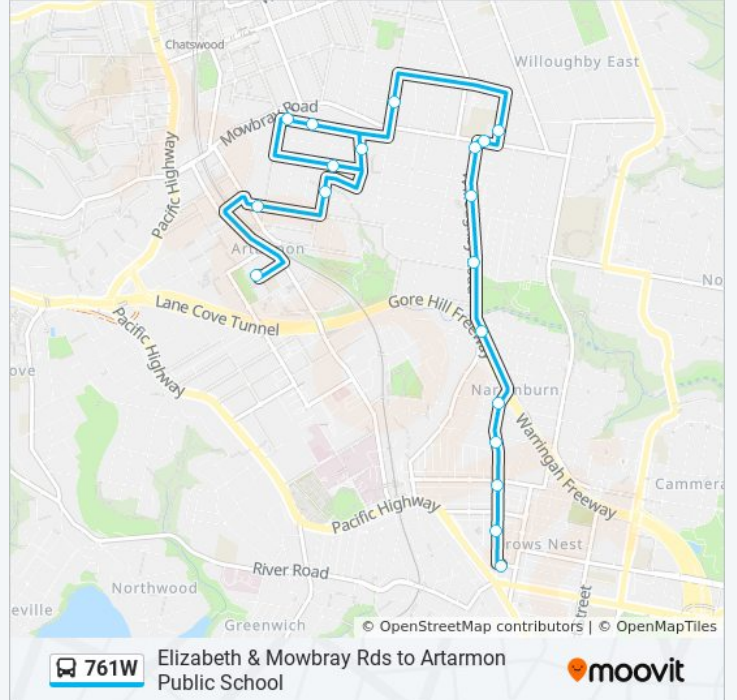

 761W

Elizabeth & Mowbray Rds to Artarmon Public School

Get The App

The 761W bus line Elizabeth & Mowbray Rds to Artarmon Public School has one route. For regular weekdays, their operation hours are:

(1) Artarmon PS: 08:14

Use the Moovit App to find the closest 761W bus station near you and find out when is the next 761W bus arriving.

Direction: Artarmon PS

19 stops

[VIEW LINE SCHEDULE](#)

Crows Nest, Burlington St, Stand A
Willoughby Rd opp Holtermann St
Willoughby Rd at Chandos St
Willoughby Rd before Dalleys Rd
Willoughby Rd at Rohan St
Willoughby Rd opp Garland Rd
Willoughby Rd at Armstrong St
Willoughby Rd at Julian St
Willoughby Rd before Mowbray Rd
Willoughby Girls High School, Mowbray Rd
Willoughby Girls High School, Keary St, Stand 5
Sydney St opp Stephen St
Godfrey Rd opp Selwyn St
Shepherd Rd at Smith St
Stafford Rd opp Tindale Rd
Stafford Rd opp Stewart St
Smith St at Onyx Rd
Artarmon Rd after Tindale Rd
Artarmon Public School, Abbott Rd

761W bus Time Schedule

Artarmon PS Route Timetable:

Sunday	Not Operational
Monday	08:14
Tuesday	08:14
Wednesday	08:14
Thursday	08:14
Friday	08:14
Saturday	Not Operational

761W bus Info

Direction: Artarmon PS

Stops: 19

Trip Duration: 30 min

Line Summary:

761W bus time schedules and route maps are available in an offline PDF at moovitapp.com. Use the [Moovit App](#) to see live bus times, train schedule or subway schedule, and step-by-step directions for all public transit in Sydney.