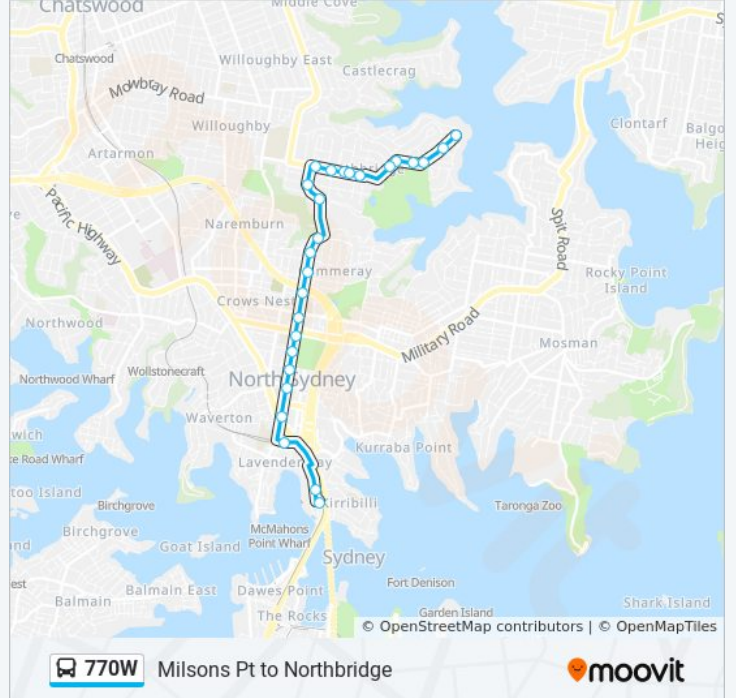

 770W

Milsons Pt to Northbridge

Get The App

The 770W bus line Milsons Pt to Northbridge has one route. For regular weekdays, their operation hours are:

(1) Northbridge: 15:30

Use the Moovit App to find the closest 770W bus station near you and find out when is the next 770W bus arriving.

Direction: Northbridge

26 stops

[VIEW LINE SCHEDULE](#)

- Fitzroy St at Alfred St
- Alfred St Sth opp Milsons Point Station
- North Sydney Station, Blue St, Stand C
- Miller St after Pacific Hwy
- Miller St at McLaren St
- Miller St at Ridge St
- Miller St at Carlow St
- Miller St before Falcon St
- Miller St before Ernest St
- Miller St at Rosalind St
- Miller St at Abbott St
- Miller St opp Cammeray Public School
- Miller St opp Pine St
- Strathallen Ave opp Marana Rd
- Strathallen Ave at Barooka Rd
- Sailors Bay Rd at Bellambi St
- Sailors Bay Rd opp Gunyah St
- Sailors Bay Rd opp St Philip Neri Primary School
- Sailors Bay Rd at Tunks St
- Sailors Bay Rd opp Namoi Rd
- Sailors Bay Rd opp Northbridge Golf Club
- Sailors Bay Rd opp Northbridge War Memorial

Stops: 26

Trip Duration: 23 min

Line Summary:

Sailors Bay Rd after Weetawaa Rd

Sailors Bay Rd opp Aubrey Rd

Sailors Bay Rd opp Bourmac Ave

Sailors Bay Rd opp Clive Park

770W bus time schedules and route maps are available in an offline PDF at moovitapp.com. Use the [Moovit App](#) to see live bus times, train schedule or subway schedule, and step-by-step directions for all public transit in Sydney.