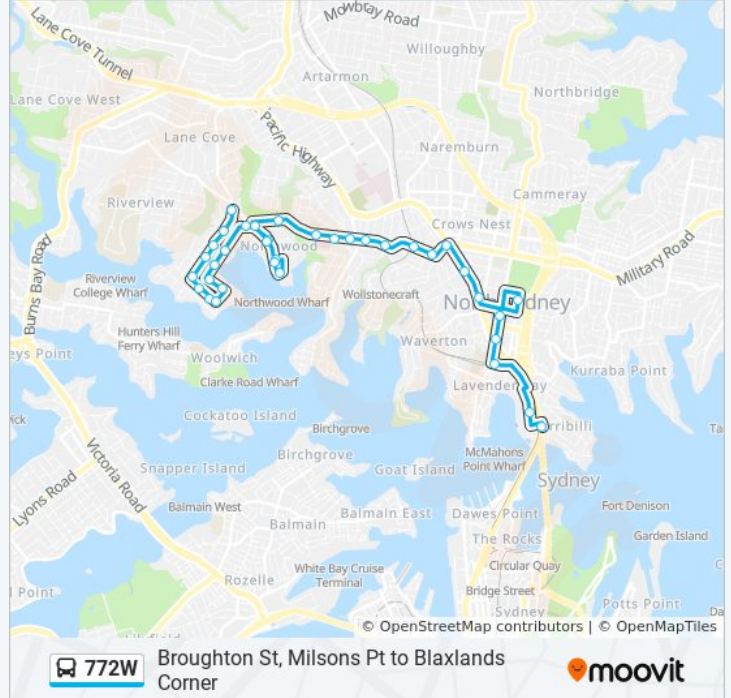

Northwood Rd opp Cliff Rd

Northwood Rd opp Upper Cliff Rd

Arabella St before Woodford St

Arabella St opp Christina St

Arabella St opp Cowper St

Lucretia Ave after Arabella St

Lucretia Ave at Wilson Lane

Poole St at Stuart St

Stuart St opp Poole St

Stuart St at Arabella St

Kingsford Smith Oval, Kenneth St

Kenneth St at Cowper St

Kenneth St at Christina St

Kenneth St at New St

Central Park, Kenneth St

772W bus time schedules and route maps are available in an offline PDF at moovitapp.com. Use the [Moovit App](#) to see live bus times, train schedule or subway schedule, and step-by-step directions for all public transit in Sydney.

[About Moovit](#) • [MaaS Solutions](#) • [Supported Countries](#) • [Mooviter Community](#)

© 2024 Moovit - All Rights Reserved

Check Live Arrival Times