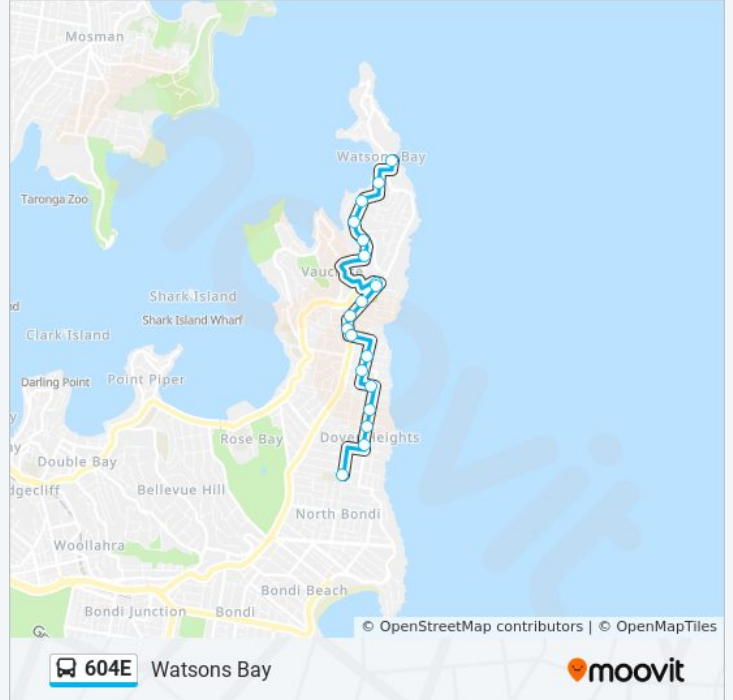

**Direction: Rose Bay Sc**

27 stops

[VIEW LINE SCHEDULE](#)

- Military Rd opp Robertson Park
- Old South Head Rd opp Salisbury St
- Gap Park, Old South Head Rd
- Signal Hill Reserve, Old South Head Rd
- Old South Head Rd opp Cambridge Ave
- Old South Head Rd opp Georges Rd
- Old South Head Rd opp Macquarie Lighthouse
- Christison Park, Old South Head Rd
- South Head Cemetery, Old South Head Rd
- Old South Head Rd at Burge St
- Old South Head Rd near Billong Av
- Kimberley Reserve, Military Rd
- Military Rd at Oceanview Ave
- Peel St at George St
- Lancaster Rd opp Dudley Page Reserve
- Military Rd at Weonga Rd
- Military Rd at Blake St
- Military Rd at Dover Rd
- Military Rd at Raleigh St
- Military Rd after Arthur St
- Military Rd at Wentworth St
- Hugh Bamford Reserve, Military Rd

**Stops:** 27

**Trip Duration:** 20 min

**Line Summary:**

Military Rd opp O'Donnell St

Blair St before Wairoa Ave

Wairoa Ave at O'Donnell St

Murriverie Rd at Knowles Ave

Rose Bay Secondary College, Stand 2, Hardy St

### Direction: Watsons Bay

19 stops

[VIEW LINE SCHEDULE](#)

Rose Bay Secondary College, Stand 2, Hardy St

Military Rd at Dover Rd

Military Rd at Blake St

Military Rd opp Weonga Rd

Dudley Page Reserve, Lancaster Rd

### 604E bus Info

**Direction:** Watsons Bay

**Stops:** 19

**Trip Duration:** 16 min

**Line Summary:**

604E bus time schedules and route maps are available in an offline PDF at [moovitapp.com](https://moovitapp.com). Use the [Moovit App](#) to see live bus times, train schedule or subway schedule, and step-by-step directions for all public transit in Sydney.