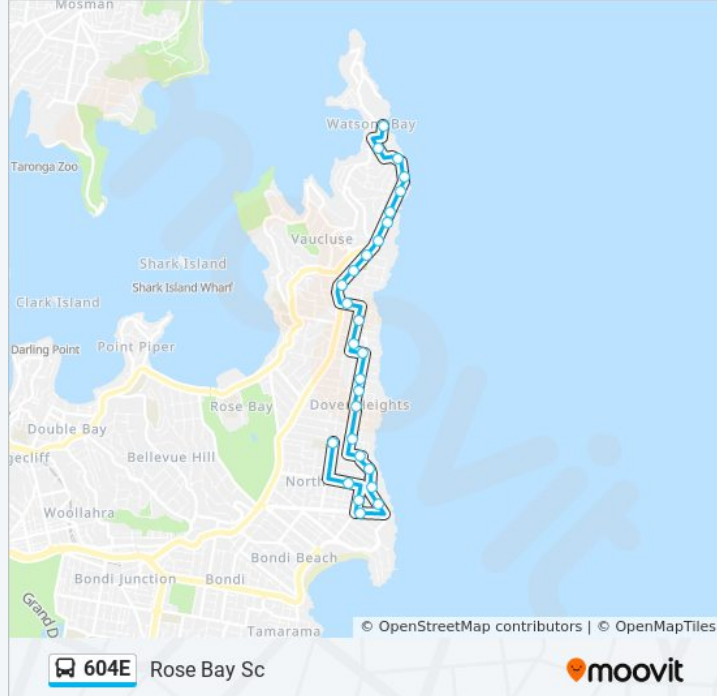

604E

Rose Bay Sc

Get The App

The 604E bus line (Rose Bay Sc) has 2 routes. For regular weekdays, their operation hours are:

(1) Rose Bay Sc: 08:15(2) Watsons Bay: 15:13

Use the Moovit App to find the closest 604E bus station near you and find out when is the next 604E bus arriving.

**Direction: Rose Bay Sc**

27 stops

[VIEW LINE SCHEDULE](#)

- Military Rd opp Robertson Park
- Old South Head Rd opp Salisbury St
- Gap Park, Old South Head Rd
- Signal Hill Reserve, Old South Head Rd
- Old South Head Rd opp Cambridge Ave
- Old South Head Rd opp Georges Rd
- Old South Head Rd opp Macquarie Lighthouse
- Christison Park, Old South Head Rd
- South Head Cemetery, Old South Head Rd
- Old South Head Rd at Burge St
- Old South Head Rd near Billong Av
- Kimberley Reserve, Military Rd
- Military Rd at Oceanview Ave
- Peel St at George St
- Lancaster Rd opp Dudley Page Reserve
- Military Rd at Weonga Rd
- Military Rd at Blake St
- Military Rd at Dover Rd
- Military Rd at Raleigh St
- Military Rd after Arthur St
- Military Rd at Wentworth St
- Hugh Bamford Reserve, Military Rd

**Stops:** 27

**Trip Duration:** 20 min

**Line Summary:**

Military Rd opp O'Donnell St

Blair St before Wairoa Ave

Wairoa Ave at O'Donnell St

Murriverie Rd at Knowles Ave

Rose Bay Secondary College, Stand 2, Hardy St

### Direction: Watsons Bay

19 stops

[VIEW LINE SCHEDULE](#)

Rose Bay Secondary College, Stand 2, Hardy St

Military Rd at Dover Rd

Military Rd at Blake St

Military Rd opp Weonga Rd

Dudley Page Reserve, Lancaster Rd