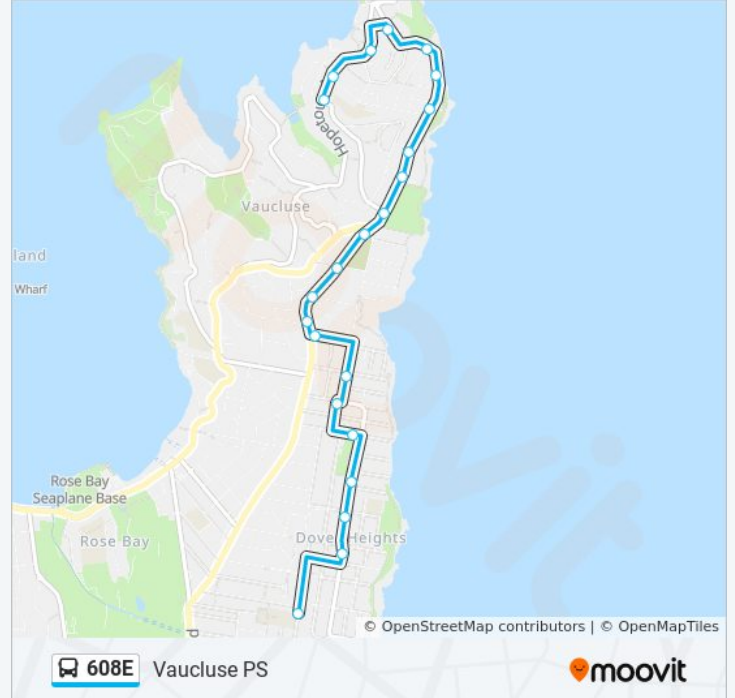

Direction: Bondi Junction

35 stops

[VIEW LINE SCHEDULE](#)

- Hopetoun Ave at Village High Rd
- Hopetoun Ave at Salisbury St
- Old South Head Rd opp Salisbury St
- Gap Park, Old South Head Rd
- Signal Hill Reserve, Old South Head Rd
- Old South Head Rd opp Cambridge Ave
- Old South Head Rd opp Georges Rd
- Old South Head Rd opp Macquarie Lighthouse
- Christison Park, Old South Head Rd
- South Head Cemetery, Old South Head Rd
- Old South Head Rd at Burge St
- Old South Head Rd near Billong Av
- Kimberley Reserve, Military Rd
- Military Rd at Oceanview Ave
- Peel St at George St
- Lancaster Rd opp Dudley Page Reserve
- Military Rd at Weonga Rd
- Military Rd at Blake St
- Military Rd at Dover Rd
- Military Rd at Raleigh St
- Military Rd after Arthur St
- Military Rd at Wentworth St

Stops: 35

Trip Duration: 34 min

Line Summary:

Hugh Bamford Reserve, Military Rd

Military Rd opp O'Donnell St

Blair St before Wairoa Ave

Wairoa Ave at O'Donnell St

Murriverie Rd at Knowles Ave

Bondi Junction Station, Stand P

Direction: Vaucluse PS

22 stops

[VIEW LINE SCHEDULE](#)

Rose Bay Secondary College, Stand 2, Hardy St

Military Rd at Dover Rd

Military Rd at Blake St

Military Rd opp Weonga Rd

Line Summary:

Old South Head Rd opp Signal Hill Reserve

Old South Head Rd opp Gap Park

Old South Head Rd at Salisbury St

Beach Avenue Reserve, Hopetoun Ave

Hopetoun Ave at Cambridge Ave

Hopetoun Ave at Village High Rd