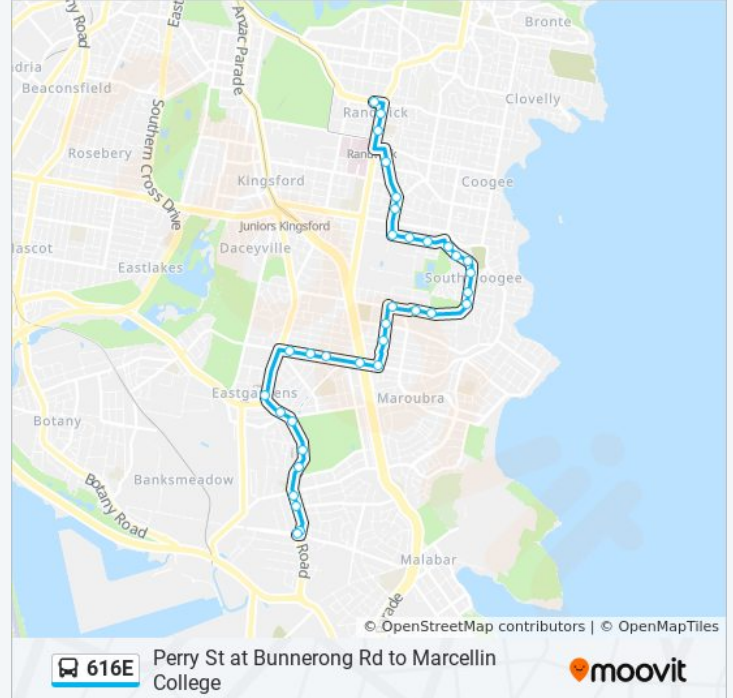

 616E

Perry St at Bunnerong Rd to Marcellin College

Get The App

The 616E bus line Perry St at Bunnerong Rd to Marcellin College has one route. For regular weekdays, their operation hours are:

(1) Marcellin College: 07:26

Use the Moovit App to find the closest 616E bus station near you and find out when is the next 616E bus arriving.

Direction: Marcellin College

34 stops

[VIEW LINE SCHEDULE](#)

- Perry St at Bunnerong Rd
- Bunnerong Rd after Perry St
- Bunnerong Rd opp Daunt Ave
- Bunnerong Rd before Beauchamp Rd
- Bunnerong Rd at Devitt Pl
- Southpoint Shops, Bunnerong Rd
- Bunnerong Rd opp Heffron Park
- Bunnerong Rd at Smith St
- Westfield Eastgardens, Bunnerong Rd, Stand A
- Maroubra Rd after Bunnerong Rd
- Maroubra Rd after Royal St
- Maroubra Rd at Hannan St
- Maroubra Rd at Anzac Pde
- Maroubra Rd at Garden St
- Garden St near Gale Rd
- Garden St after Storey St
- Moverly Rd at Garden St
- Moverly Rd after Cooper St
- South Coogee Bowling Club, Moverly Rd
- Moverly Rd at Austrias Ave
- Moverly Rd opp South Coogee Public School

Stops: 34

Trip Duration: 29 min

Line Summary:

Elphinstone Rd at Jacaranda Pl

Elphinstone Rd opp Iluka Pl

Elphinstone Rd opp Yamba Pl

Elphinstone Rd opp Uralla Pl

Bundock St at HentySt

Bundock St opp Ellen St

Bundock St opp Canberra St

Canberra St at Oberon St

Canberra St at Howard St

Perouse Rd at Sudan St

Avoca St opp Sacred Heart Primary School

Marcellin College, Avoca St

Marcellin College, Alison Rd