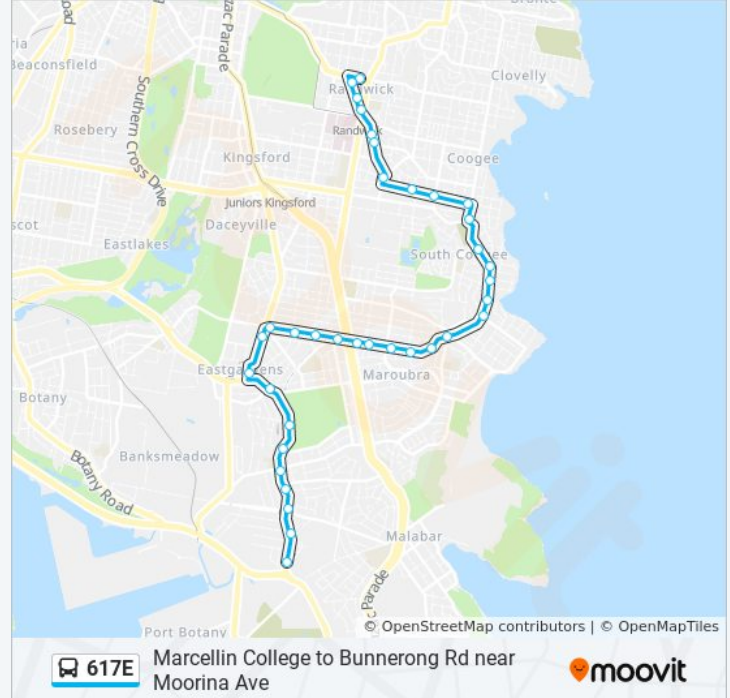

Use the Moovit App to find the closest 617E bus station near you and find out when is the next 617E bus arriving.

**Direction: Matraville**

36 stops

[VIEW LINE SCHEDULE](#)

- Marcellin College, Alison Rd
- Belmore Rd after Alison Rd
- Royal Randwick Shopping Centre, Belmore Rd
- Belmore Rd at Avoca St
- Perouse Rd at Aeolia St
- Perouse Rd at St Paul St
- Canberra St at Perouse Rd
- Oberon St opp Bangor Park
- Oberon St at Mount St
- Oberon St before Arden St
- Arden St at Malabar Rd
- Malabar Rd after Napper St
- Malabar Rd at Denning St
- Malabar Rd opp Popplewell Park
- Malabar Rd after Mermaid Ave
- Malabar Rd at Torrington Rd
- Maroubra Rd at Malabar Rd
- Maroubra Rd after French St
- Maroubra Rd at Flower St
- Maroubra Rd before Mons Ave
- Maroubra Rd before Garden St

**Stops:** 36

**Trip Duration:** 38 min

**Line Summary:**

Maroubra Rd after Garden St

Maroubra Rd after Ferguson St

Maroubra Rd at Hannan St

Maroubra Rd before Hinkler St

Maroubra Rd before Bunnerong Rd

Bunnerong Rd at Kingsford St

Westfield Eastgardens, Lower Level, Stand B

Bunnerong Rd near Fitzgerald Av

Bunnerong Rd opp Southpoint Shops

Heffron Park, Bunnerong Rd

Bunnerong Rd at Beauchamp Rd

Bunnerong Rd at Daunt Ave

Bunnerong Rd at Franklin St

Bunnerong Rd opp Australia Ave

Bunnerong Rd after Shirley Cres

617E bus time schedules and route maps are available in an offline PDF at [moovitapp.com](https://moovitapp.com). Use the [Moovit App](#) to see live bus times, train schedule or subway schedule, and step-by-step directions for all public transit in Sydney.