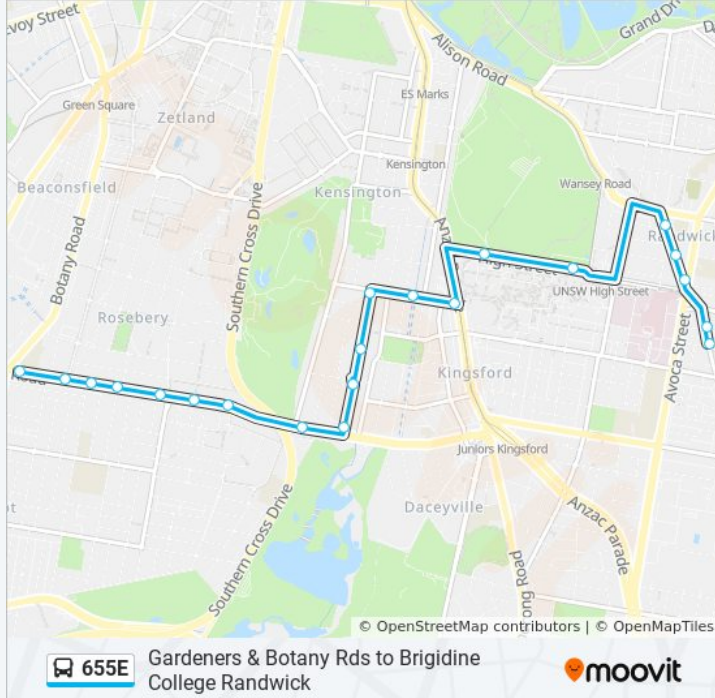

(1) Mascot-Gardeners Rd: 15:10(2) Randwick-The Spot: 07:34

Use the Moovit App to find the closest 655E bus station near you and find out when is the next 655E bus arriving.

Direction: Mascot-Gardeners Rd

Stops: 21

Trip Duration: 29 min

Line Summary:

Direction: Randwick-The Spot

21 stops

[VIEW LINE SCHEDULE](#)

- Gardeners Road Public School, Gardeners Rd
- Gardeners Rd at Dunning Ave
- Gardeners Rd opp Sutherland St
- Gardeners Rd opp Rosebery Post Office
- Gardeners Rd opp Lakes Hotel
- Gardeners Rd after Dalmeny Ave
- Gardeners Rd opp Racecourse Pl
- Gardeners Rd after Tunstall Ave
- Eastern Ave after Gardeners Rd
- Eastern Ave at Tresidder Ave
- Eastern Ave before Goodrich Ave
- Fitzpatrick Park, Eastern Ave
- Day Ave after Mooramie Ave
- Day Ave at Anzac Pde
- High St opp UNSW Gate 2
- High St opp UNSW Gate 8
- Belmore Rd after Alison Rd
- Royal Randwick Shopping Centre, Belmore Rd

655E bus Time Schedule

Randwick-The Spot Route Timetable:

Sunday	Not Operational
Monday	07:34
Tuesday	07:34
Wednesday	07:34
Thursday	07:34
Friday	07:34
Saturday	Not Operational

655E bus Info

Direction: Randwick-The Spot

Stops: 21

Trip Duration: 24 min

Line Summary:

Belmore Rd at Avoca St

Perouse Rd at Aeolia St

Perouse Rd at St Paul St

655E bus time schedules and route maps are available in an offline PDF at moovitapp.com. Use the [Moovit App](#) to see live bus times, train schedule or subway schedule, and step-by-step directions for all public transit in Sydney.