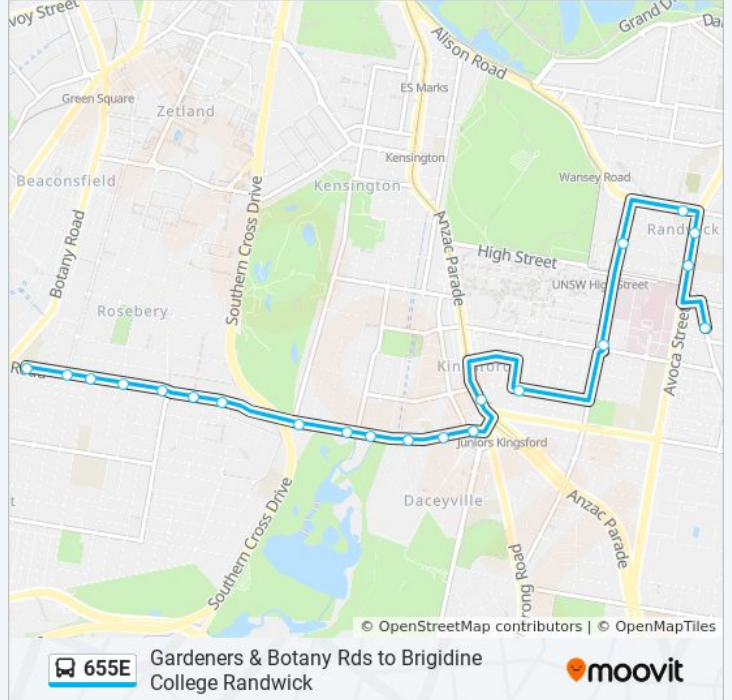

(1) Mascot-Gardeners Rd: 15:10(2) Randwick-The Spot: 07:34

Use the Moovit App to find the closest 655E bus station near you and find out when is the next 655E bus arriving.

Direction: Mascot-Gardeners Rd

655E bus Time Schedule

Mascot-Gardeners Rd Route Timetable:

Sunday	Not Operational
Monday	15:10
Tuesday	15:10
Wednesday	15:10
Thursday	15:10
Friday	15:10
Saturday	Not Operational

655E bus Info

Direction: Mascot-Gardeners Rd

Stops: 21

Trip Duration: 29 min

Line Summary:

Direction: Randwick-The Spot

21 stops

[VIEW LINE SCHEDULE](#)

- Gardeners Road Public School, Gardeners Rd
- Gardeners Rd at Dunning Ave
- Gardeners Rd opp Sutherland St
- Gardeners Rd opp Rosebery Post Office
- Gardeners Rd opp Lakes Hotel
- Gardeners Rd after Dalmeny Ave
- Gardeners Rd opp Racecourse Pl
- Gardeners Rd after Tunstall Ave
- Eastern Ave after Gardeners Rd
- Eastern Ave at Tresidder Ave
- Eastern Ave before Goodrich Ave
- Fitzpatrick Park, Eastern Ave
- Day Ave after Mooramie Ave
- Day Ave at Anzac Pde
- High St opp UNSW Gate 2
- High St opp UNSW Gate 8
- Belmore Rd after Alison Rd
- Royal Randwick Shopping Centre, Belmore Rd

Stops: 21

Trip Duration: 24 min

Line Summary:

Belmore Rd at Avoca St

Perouse Rd at Aeolia St

Perouse Rd at St Paul St

655E bus time schedules and route maps are available in an offline PDF at moovitapp.com. Use the [Moovit App](#) to see live bus times, train schedule or subway schedule, and step-by-step directions for all public transit in Sydney.