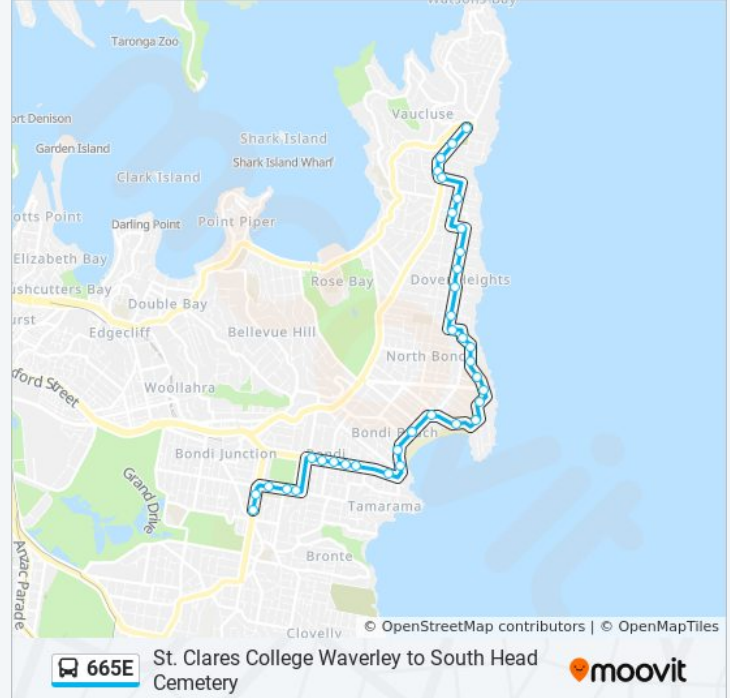

Use the Moovit App to find the closest 665E bus station near you and find out when is the next 665E bus arriving.

**Direction: South Head Cemetery**

36 stops

[VIEW LINE SCHEDULE](#)

- St Charles Primary School, Carrington Rd
- Carrington Rd opp Waverley College
- Birrell St opp Waverley Senior College
- Birrell St opp Waverley Bowling Club
- Birrell St opp Langlee Ave
- Bondi Rd at Penkivil St
- Bondi Rd at Ocean St North
- Bondi Rd at Wellington St
- Bondi Rd at Imperial Ave
- Bondi Rd at Castlefield St
- Bondi Rd opp Dudley St
- Campbell Pde opp South Bondi Beach
- Campbell Pde at Lamrock Ave
- Bondi Beach, Campbell Pde, Stand C
- Bondi Beach Public School, Campbell Pde
- Campbell Pde opp North Bondi Beach
- North Bondi Shops, Campbell Pde, Stand C
- Military Rd after Wallis Pde
- Military Rd at Blair St
- Military Rd after O'Donnell St
- Military Rd opp Hugh Bamford Reserve

**Stops:** 36

**Trip Duration:** 29 min

**Line Summary:**

Military Rd opp Wentworth St

Military Rd at Loombah Rd

Military Rd opp Arthur St

Military Rd at Raleigh St

Military Rd at Dover Rd

Military Rd at Blake St

Military Rd opp Weonga Rd

Dudley Page Reserve, Lancaster Rd

Peel St at Kobada Rd

Military Rd at Oceanview Ave

Military Rd at Old South Head Rd

Old South Head Rd at Clarendon St

Old South Head Rd at Billong Ave

Old South Head Rd at Laguna St

Old South Head Rd opp South Head Cemetery

665E bus time schedules and route maps are available in an offline PDF at [moovitapp.com](https://moovitapp.com). Use the [Moovit App](#) to see live bus times, train schedule or subway schedule, and step-by-step directions for all public transit in Sydney.