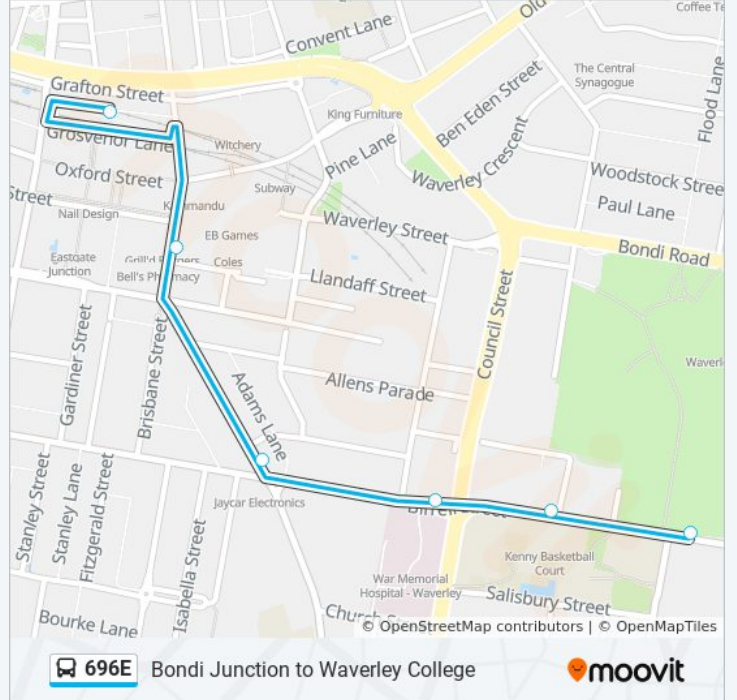

696E bus time schedules and route maps are available in an offline PDF at moovitapp.com. Use the [Moovit App](#) to see live bus times, train schedule or subway schedule, and step-by-step directions for all public transit in Sydney.

[About Moovit](#) • [MaaS Solutions](#) • [Supported Countries](#) • [Mooviter Community](#)

© 2024 Moovit - All Rights Reserved

Check Live Arrival Times