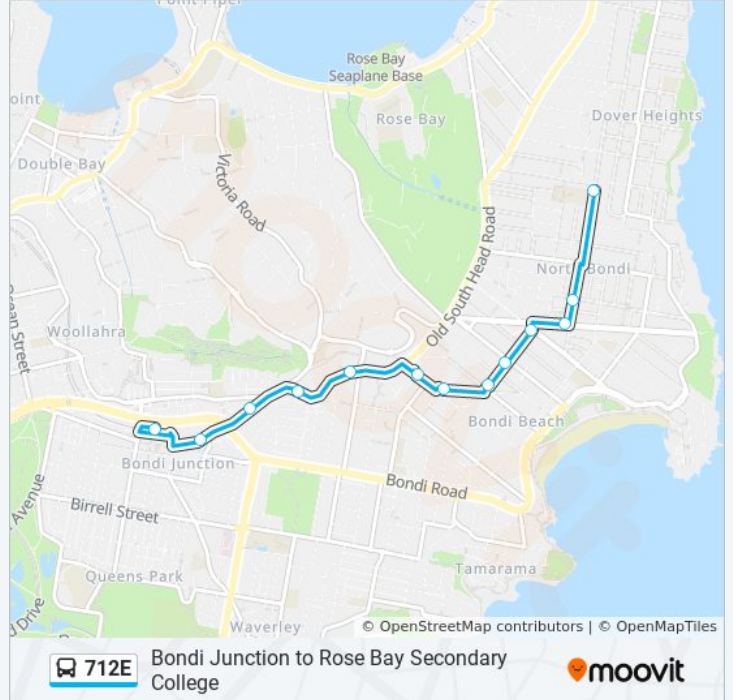

The 712E bus line (Bondi Junction to Rose Bay Secondary College) has 2 routes. For regular weekdays, their operation hours are:

(1) Bondi Junction: 15:10(2) Rose Bay Sc: 08:24

Use the Moovit App to find the closest 712E bus station near you and find out when is the next 712E bus arriving.

Direction: Bondi Junction

22 stops

[VIEW LINE SCHEDULE](#)

- Rose Bay Secondary College, Stand 2, Hardy St
- Military Rd at Raleigh St
- Military Rd after Arthur St
- Military Rd at Wentworth St
- Hugh Bamford Reserve, Military Rd
- Military Rd opp O'Donnell St
- Blair St before Wairoa Ave
- Wairoa Ave at O'Donnell St
- Murriverie Rd at Knowles Ave
- Murriverie Rd at Mitchell St
- Mitchell St at O'Donnell St
- Reddam House School, Blair St
- Glenayr Ave at Warners Ave
- Glenayr Ave at Curlewis St
- Glenayr Ave at Hall St
- O'Brien St at Barracluff Ave
- O'Brien St before Old South Head Rd
- Old South Head Rd before Penkivil St
- Old South Head Rd after Flood St
- Old South Head Rd at Paul St
- Westfield Bondi Junction, Oxford St, Stand A

Stops: 22

Trip Duration: 20 min

Line Summary:

Direction: Rose Bay Sc

13 stops

[VIEW LINE SCHEDULE](#)

- Bondi Junction Station, Stand M
- Westfield Bondi Junction, Oxford St
- Old South Head Rd before Edgecliff Rd
- Old South Head Rd after Victoria Rd
- Old South Head Rd before Banksia Rd
- O'Brien St at Simpson St
- O'Brien St opp Barracluff Ave
- Glenayr Ave at Hall St
- Glenayr Ave at Curlewis St
- Glenayr Ave opp Warners Ave
- Galilee Primary School, Blair St
- Mitchell St at O'Donnell St
- Rose Bay Secondary College, Stand 2, Hardy St

Stops: 13

Trip Duration: 19 min

Line Summary:

712E bus time schedules and route maps are available in an offline PDF at moovitapp.com. Use the [Moovit App](#) to see live bus times, train schedule or subway schedule, and step-by-step directions for all public transit in Sydney.