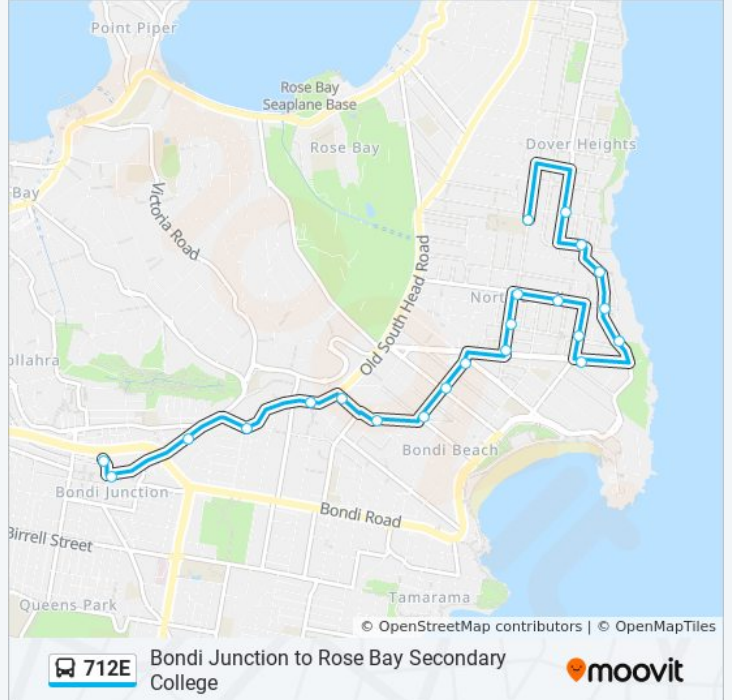

The 712E bus line (Bondi Junction to Rose Bay Secondary College) has 2 routes. For regular weekdays, their operation hours are:

(1) Bondi Junction: 15:10(2) Rose Bay Sc: 08:24

Use the Moovit App to find the closest 712E bus station near you and find out when is the next 712E bus arriving.

Direction: Bondi Junction

22 stops

[VIEW LINE SCHEDULE](#)

- Rose Bay Secondary College, Stand 2, Hardy St
- Military Rd at Raleigh St
- Military Rd after Arthur St
- Military Rd at Wentworth St
- Hugh Bamford Reserve, Military Rd
- Military Rd opp O'Donnell St
- Blair St before Wairoa Ave
- Wairoa Ave at O'Donnell St
- Murriverie Rd at Knowles Ave
- Murriverie Rd at Mitchell St
- Mitchell St at O'Donnell St
- Reddam House School, Blair St
- Glenayr Ave at Warners Ave
- Glenayr Ave at Curlewis St
- Glenayr Ave at Hall St
- O'Brien St at Barracluff Ave
- O'Brien St before Old South Head Rd
- Old South Head Rd before Penkivil St
- Old South Head Rd after Flood St
- Old South Head Rd at Paul St
- Westfield Bondi Junction, Oxford St, Stand A

712E bus Time Schedule

Bondi Junction Route Timetable:

Sunday	Not Operational
Monday	15:10
Tuesday	14:05
Wednesday	15:10
Thursday	15:10
Friday	15:10
Saturday	Not Operational

712E bus Info

Direction: Bondi Junction

Stops: 22

Trip Duration: 20 min

Line Summary:

Direction: Rose Bay Sc

13 stops

[VIEW LINE SCHEDULE](#)

- Bondi Junction Station, Stand M
- Westfield Bondi Junction, Oxford St
- Old South Head Rd before Edgecliff Rd
- Old South Head Rd after Victoria Rd
- Old South Head Rd before Banksia Rd
- O'Brien St at Simpson St
- O'Brien St opp Barracluff Ave
- Glenayr Ave at Hall St
- Glenayr Ave at Curlewis St
- Glenayr Ave opp Warners Ave
- Galilee Primary School, Blair St
- Mitchell St at O'Donnell St
- Rose Bay Secondary College, Stand 2, Hardy St