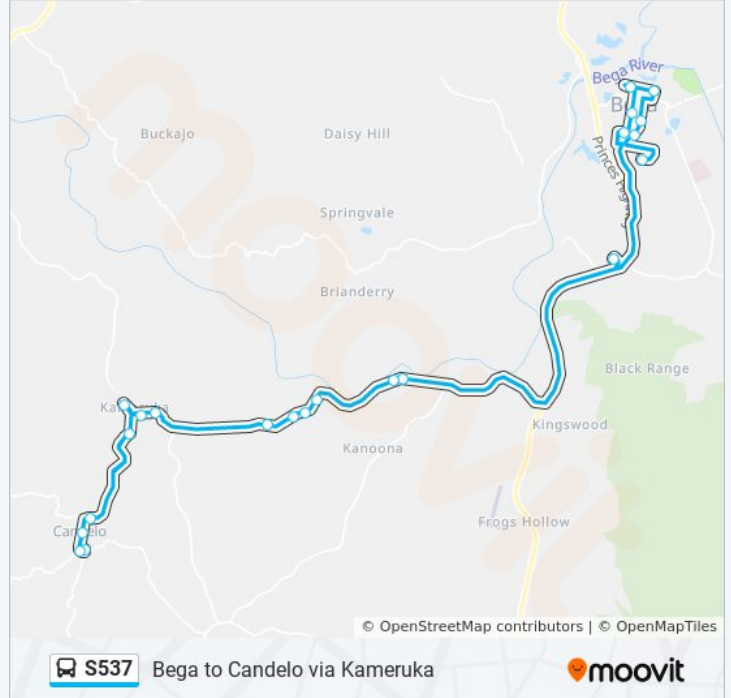

Direction: Bega Schools

22 stops

[VIEW LINE SCHEDULE](#)

- 1067 Candelo Bega Rd
- Candelo Bega Rd at Springfield Rd
- Bega St opp Candelo Police Station
- Candelo Fire Station, William St
- William St at Eden St
- 31 Power St
- Candelo Kameruka Golf Club, West Kameruka Rd
- Kameruka Gate, Candelo Bega Rd
- 760 Candelo Bega Rd
- 690 Candelo Bega Rd
- 661 Candelo Bega Rd
- 621 Candelo Bega Rd
- Candelo Bega Rd opp 399
- 376 Candelo Bega Rd
- Sapphire Coast Anglican College
- McKee Dr opp Koolgarra Dr
- Bega High School, Auckland St
- Bega Valley Public School, Bega St
- Mumbulla School for Rudolf Steiner Education, Bega St
- St Patrick's Primary School, Newtown Rd

S537 bus Time Schedule

Bega Schools Route Timetable:

Sunday	Not Operational
Monday	7:55 AM
Tuesday	7:55 AM
Wednesday	7:55 AM
Thursday	7:55 AM
Friday	7:55 AM
Saturday	Not Operational

S537 bus Info

Direction: Bega Schools

Stops: 22

Trip Duration: 53 min

Line Summary:

TAFE NSW Bega, Newtown Rd

Bega Montessori School, Lynjohn Dr

Direction: Candelo

23 stops

[VIEW LINE SCHEDULE](#)

S537 bus Info

Direction: Candelo

Stops: 23

Trip Duration: 70 min

Line Summary:

Bega St opp Candelo Police Station

Candelo Fire Station, William St

William St at Eden St