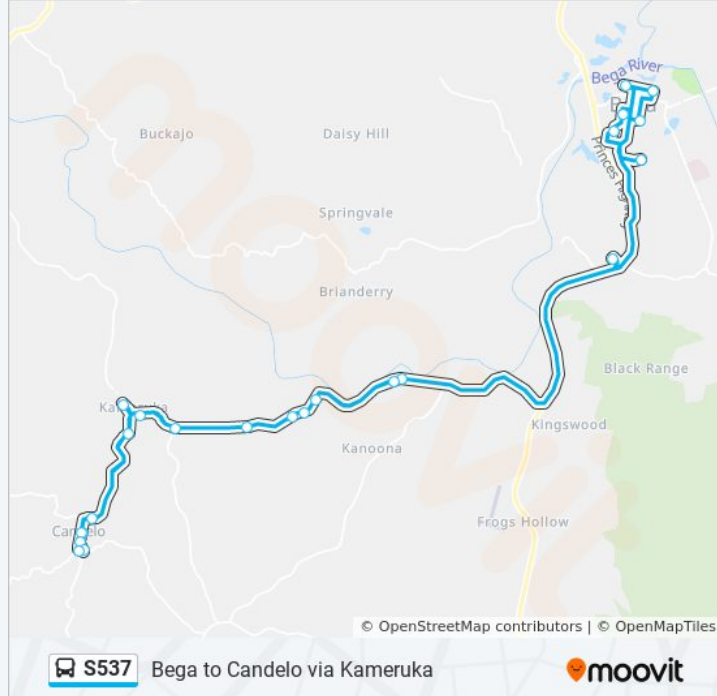

Stops: 22

Trip Duration: 53 min

Line Summary:

TAFE NSW Bega, Newtown Rd

Bega Montessori School, Lynjohn Dr

Direction: Candelo

23 stops

[VIEW LINE SCHEDULE](#)

Candelo Bega Rd at Springfield Rd

34 Power St

William St at Eden St

Candelo Public School, William St

S537 bus Time Schedule

Candelo Route Timetable:

Sunday	Not Operational
Monday	3:05 PM
Tuesday	3:05 PM
Wednesday	3:05 PM
Thursday	3:05 PM
Friday	3:05 PM
Saturday	Not Operational

S537 bus Info

Direction: Candelo

Stops: 23

Trip Duration: 70 min

Line Summary:

Bega St opp Candelo Police Station

Candelo Fire Station, William St

William St at Eden St

Candelo Kameruka Golf Club, West Kameruka Rd

376 Candelo Bega Rd

S537 bus time schedules and route maps are available in an offline PDF at moovitapp.com. Use the [Moovit App](#) to see live bus times, train schedule or subway schedule, and step-by-step directions for all public transit in Sydney.